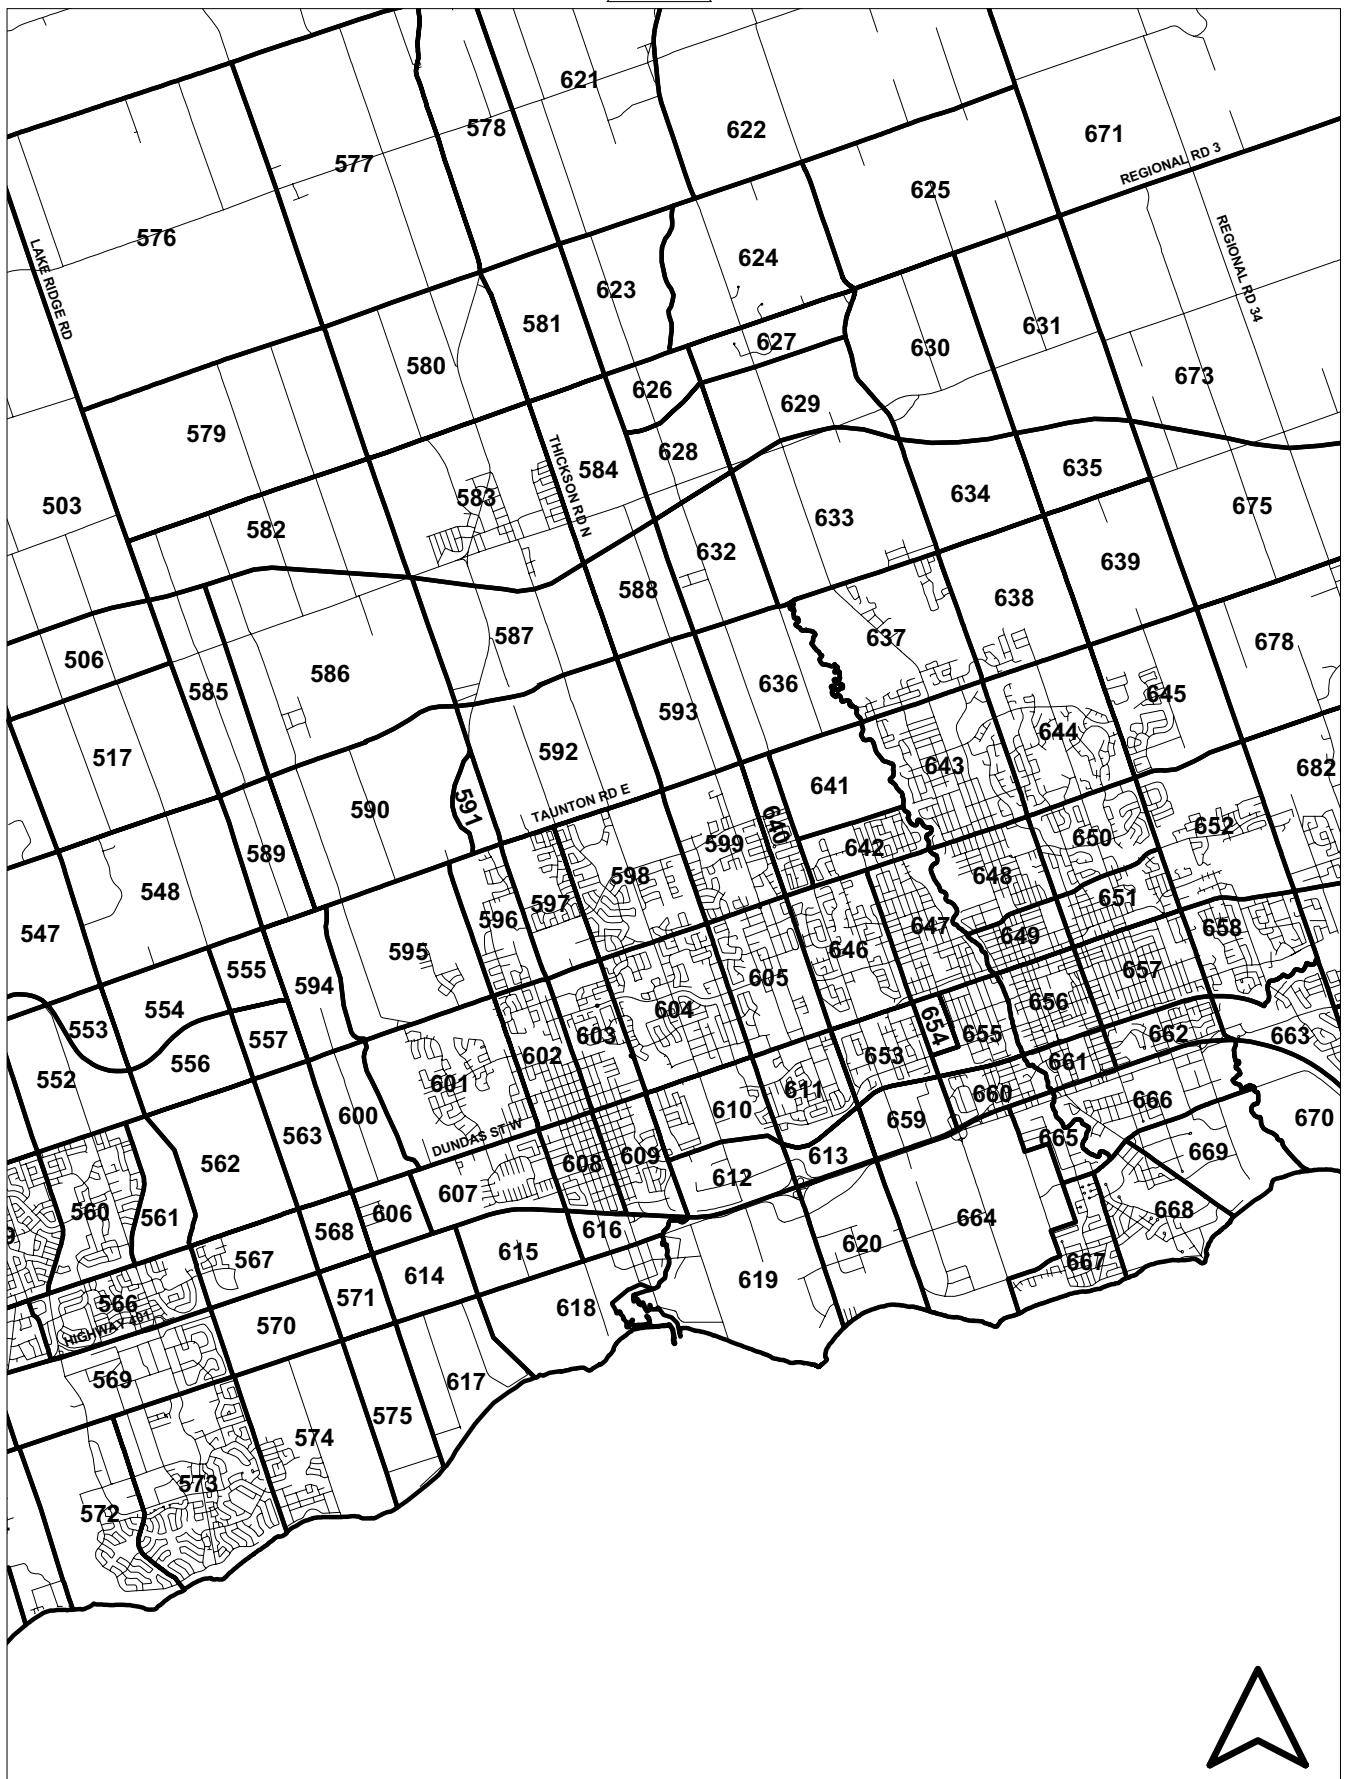

DURHAM REGION

B.15

B.11

B.13

B.17

1996 GTA TRAFFIC ZONES
DURHAM REGION

B.16

B.23

B.17

B.12

B.24

B.15

B.16

B.15

B.18

B.13