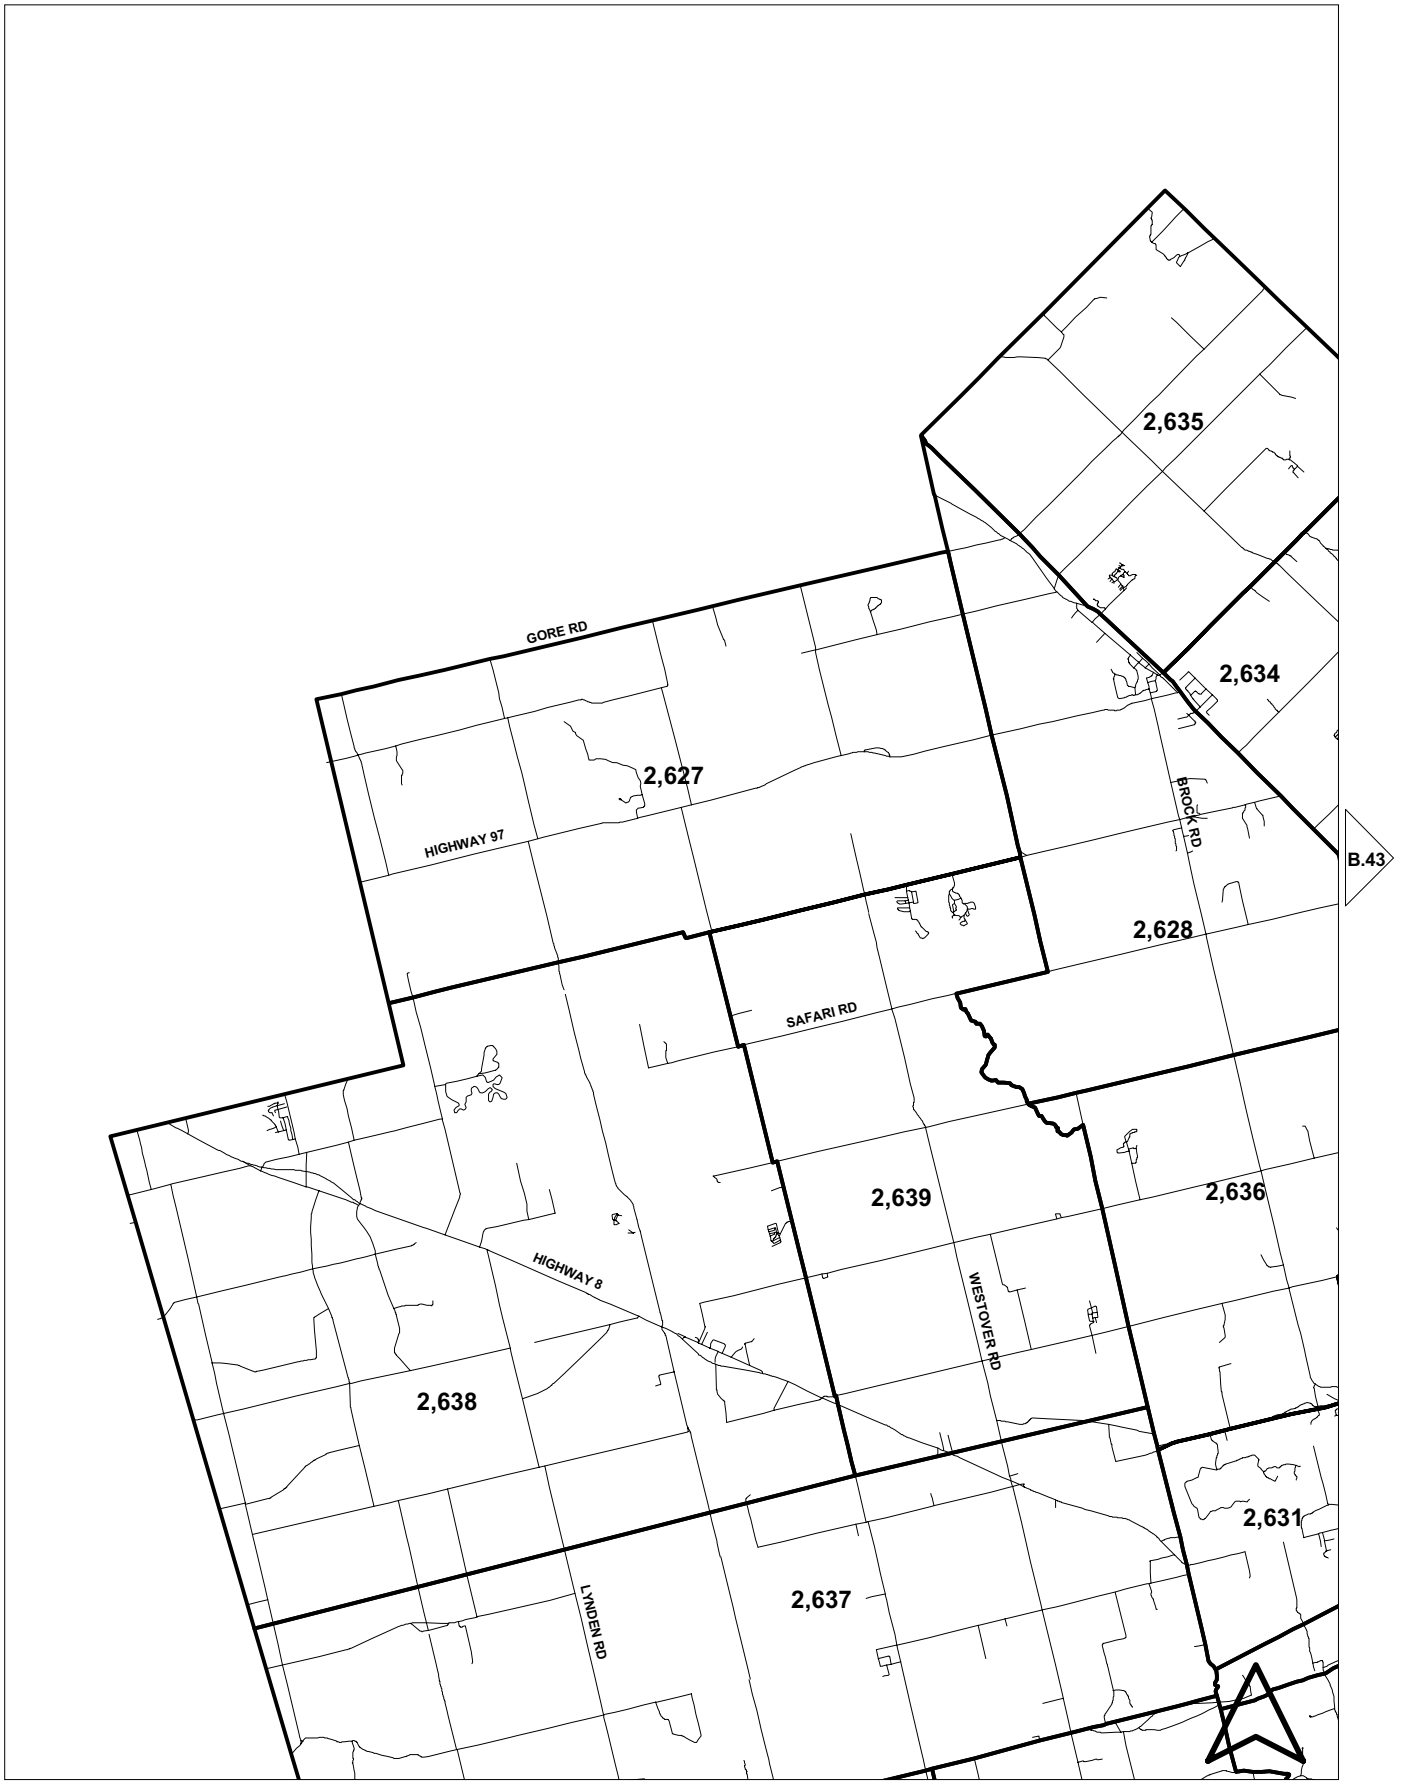

**HAMILTON-WENTWORTH
REGION**

B.43

B.38

B.40

B.36

**1996 GTA TRAFFIC ZONES
HAMILTON-WENTWORTH REGION**

B.31

1996 GTA TRAFFIC ZONES
 HAMILTON-WENTWORTH REGION

B.37

B.40

B.38

1996 GTA TRAFFIC ZONES
HAMILTON-WENTWORTH REGION