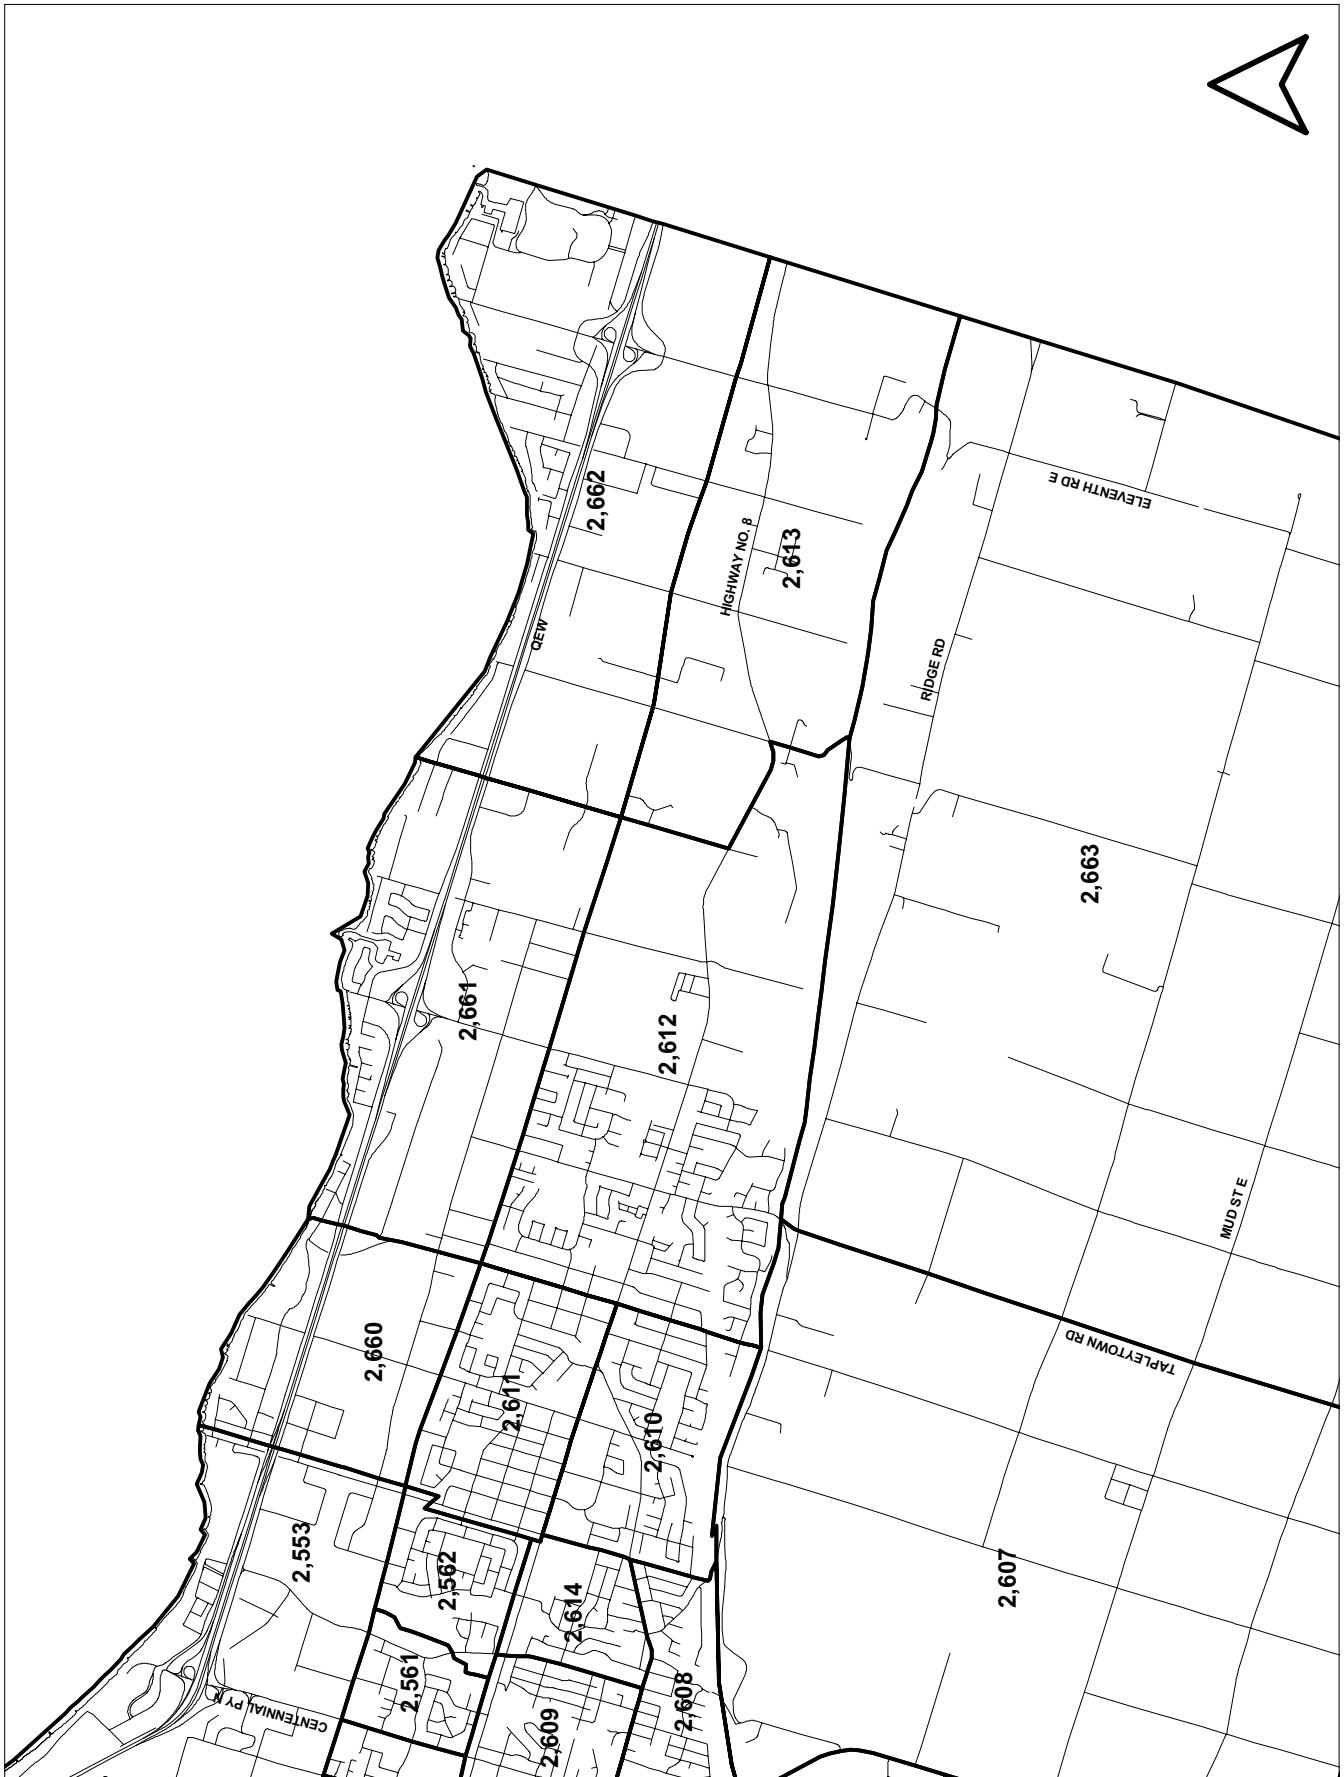

**HAMILTON-WENTWORTH
REGION**

B.43

B.38

B.40

B.36

**1996 GTA TRAFFIC ZONES
HAMILTON-WENTWORTH REGION**

B.31

1996 GTA TRAFFIC ZONES
 HAMILTON-WENTWORTH REGION

B.37

B.40

B.38

1996 GTA TRAFFIC ZONES
HAMILTON-WENTWORTH REGION