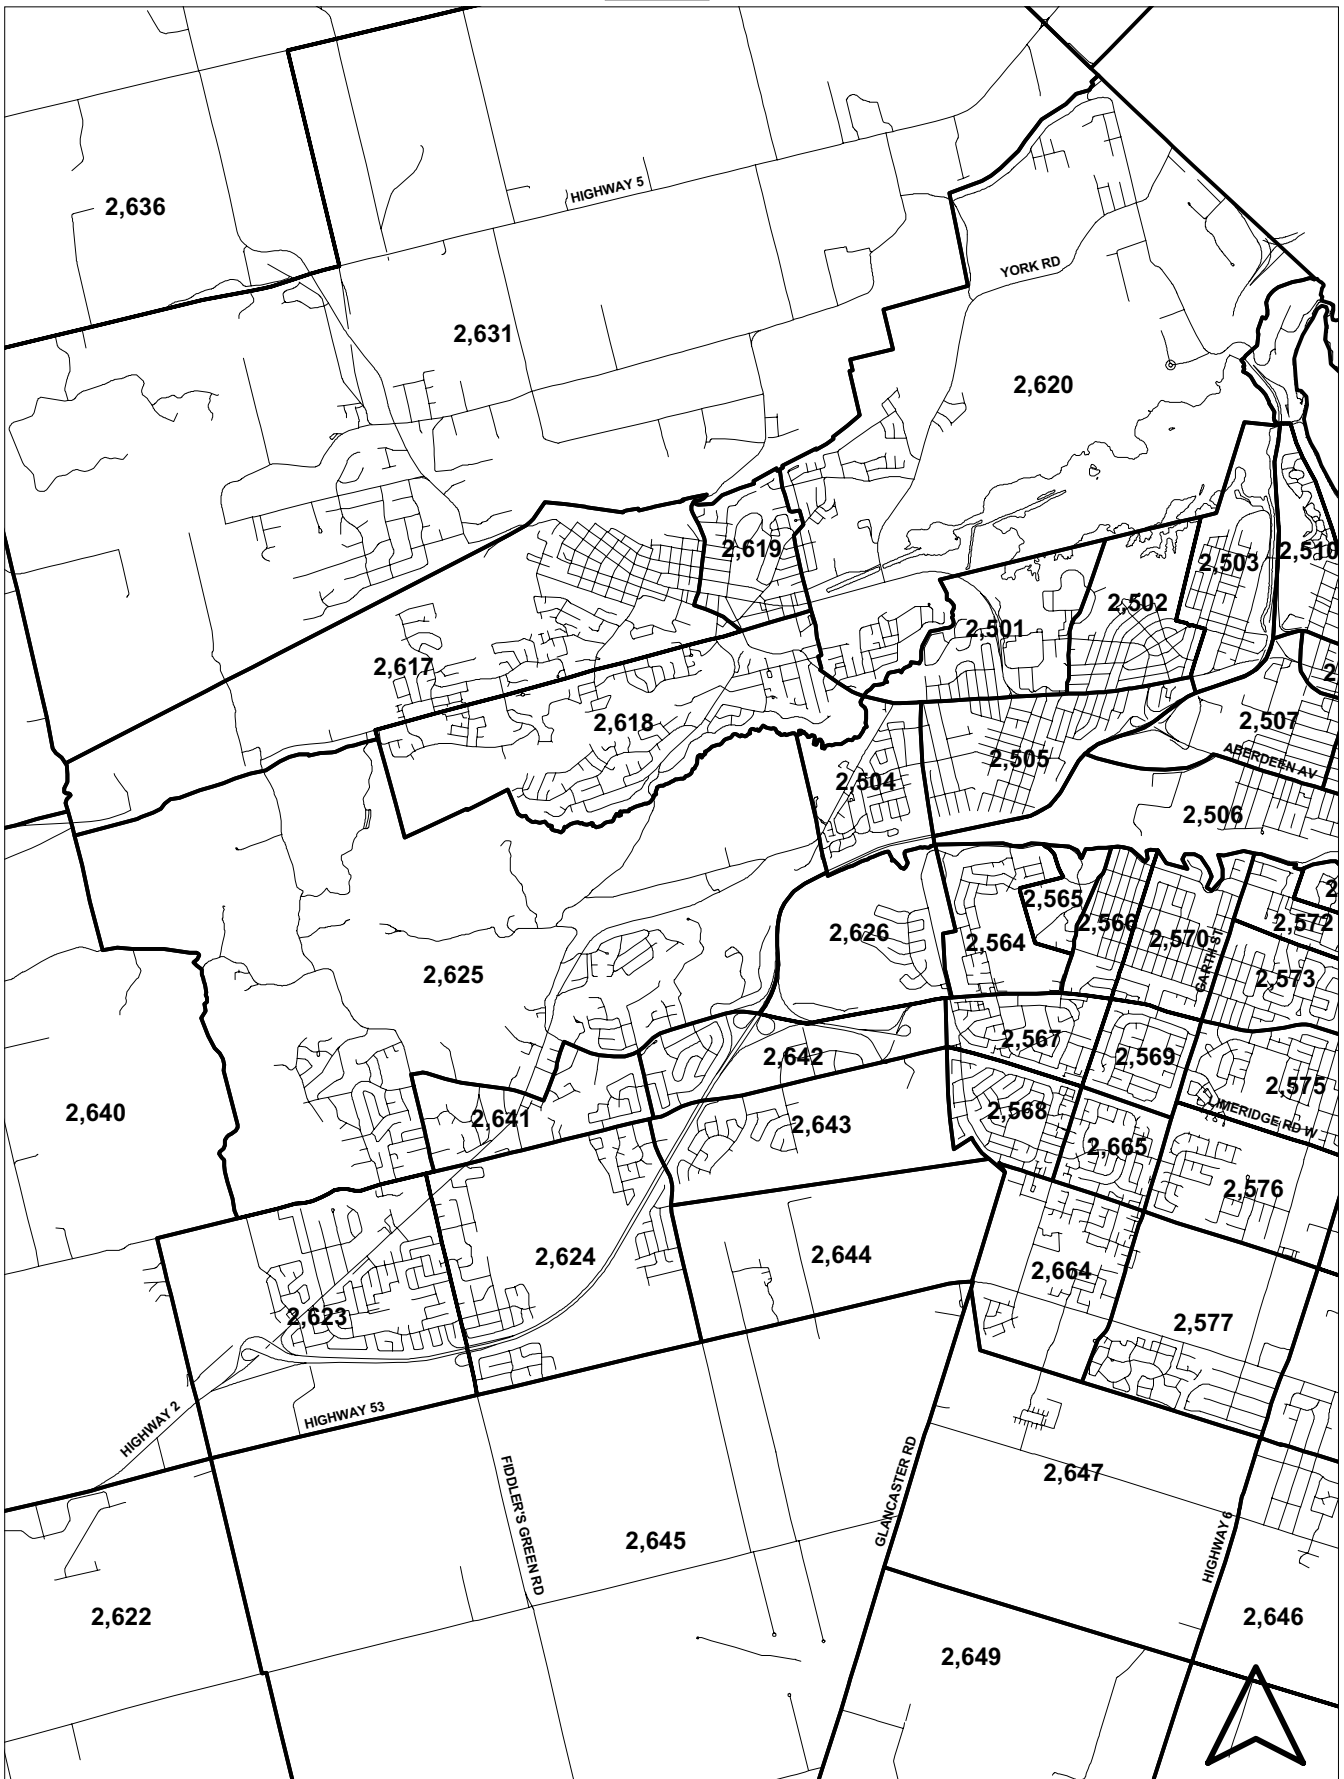

**HAMILTON-WENTWORTH
REGION**

B.43

B.38

B.40

B.36

**1996 GTA TRAFFIC ZONES
HAMILTON-WENTWORTH REGION**

B.31

1996 GTA TRAFFIC ZONES
 HAMILTON-WENTWORTH REGION

B.37

B.40

B.38

1996 GTA TRAFFIC ZONES
HAMILTON-WENTWORTH REGION