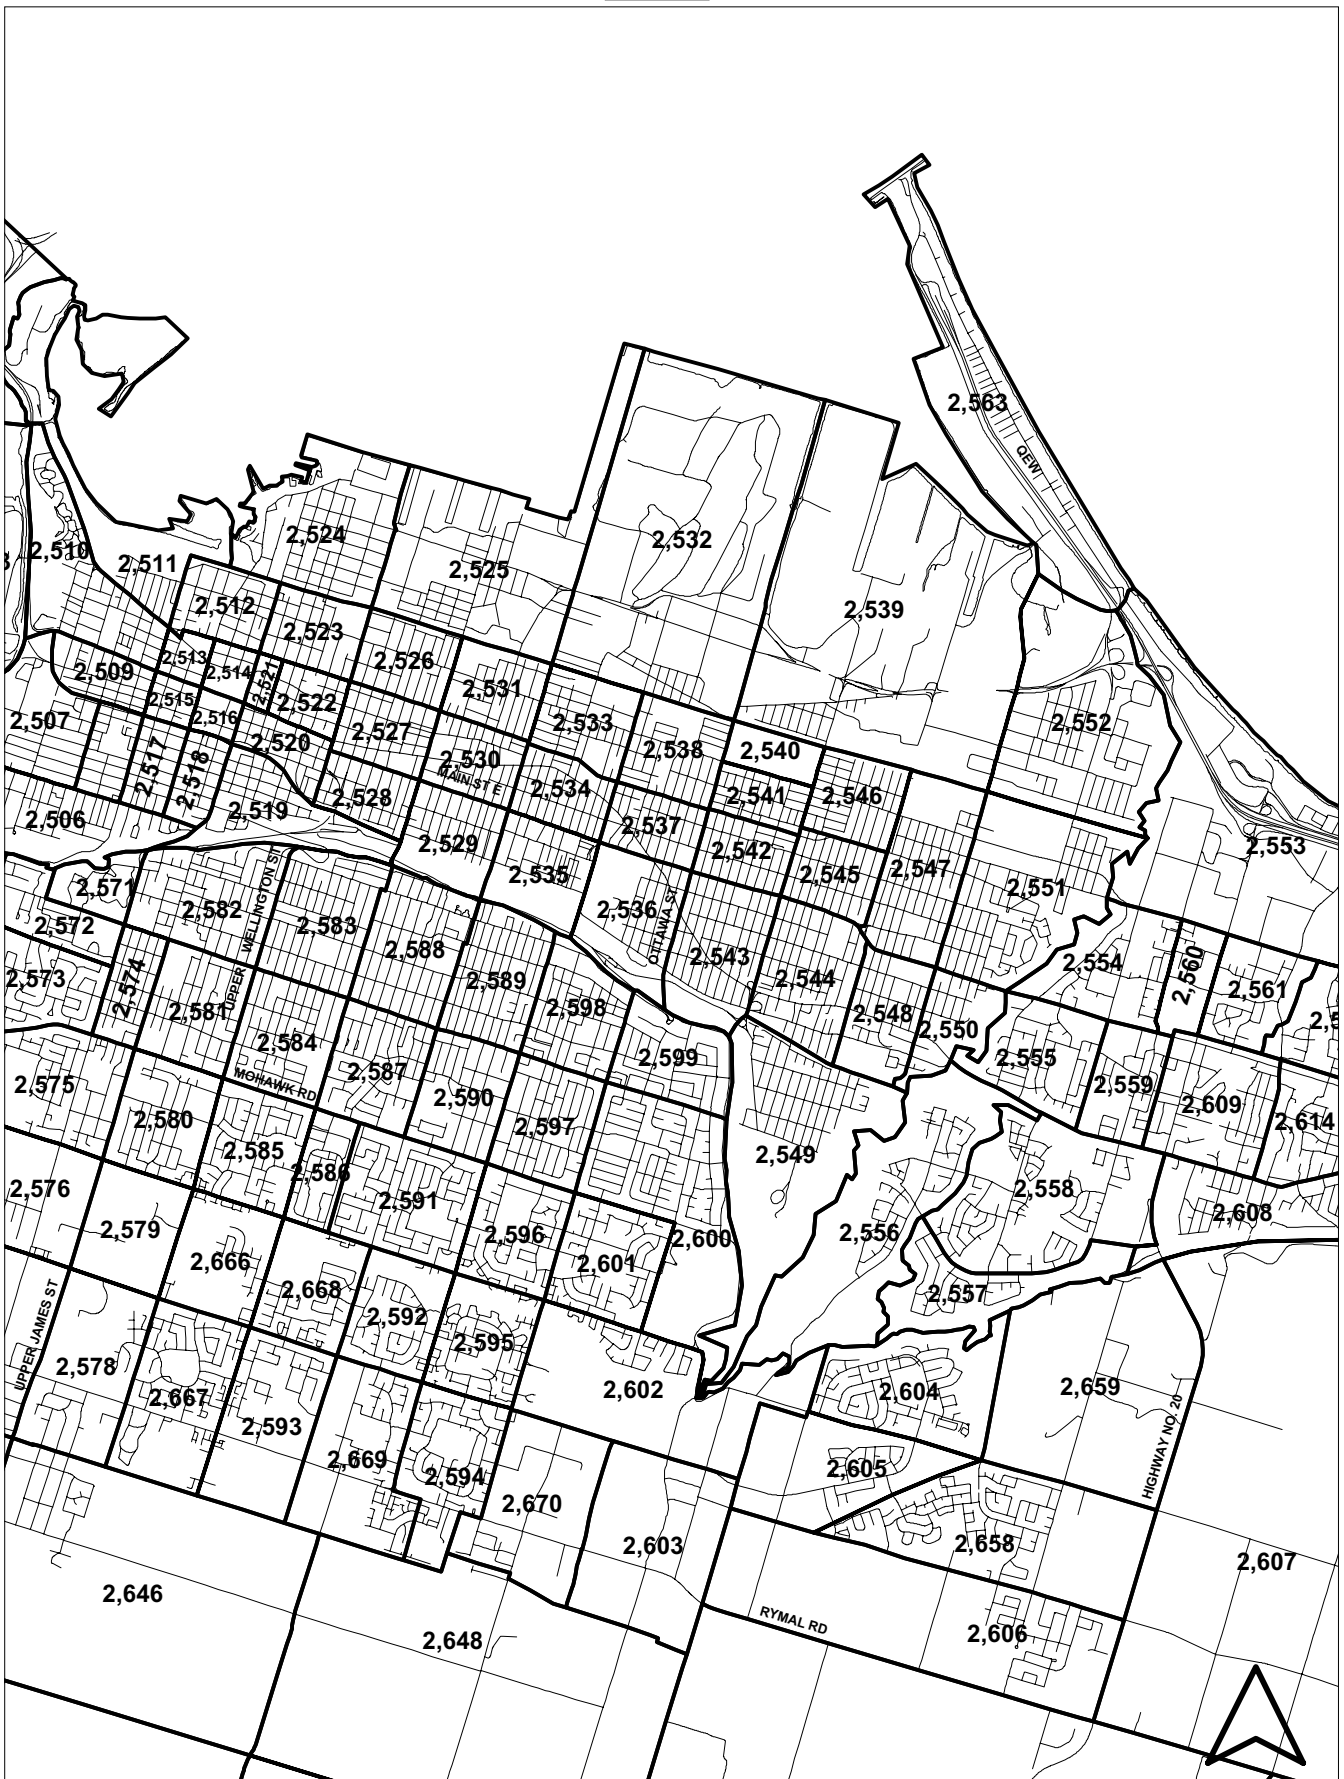

**HAMILTON-WENTWORTH
REGION**

B.43

B.38

B.40

B.36

**1996 GTA TRAFFIC ZONES
HAMILTON-WENTWORTH REGION**

B.31

1996 GTA TRAFFIC ZONES
 HAMILTON-WENTWORTH REGION

B.37

B.40

B.38

1996 GTA TRAFFIC ZONES
HAMILTON-WENTWORTH REGION