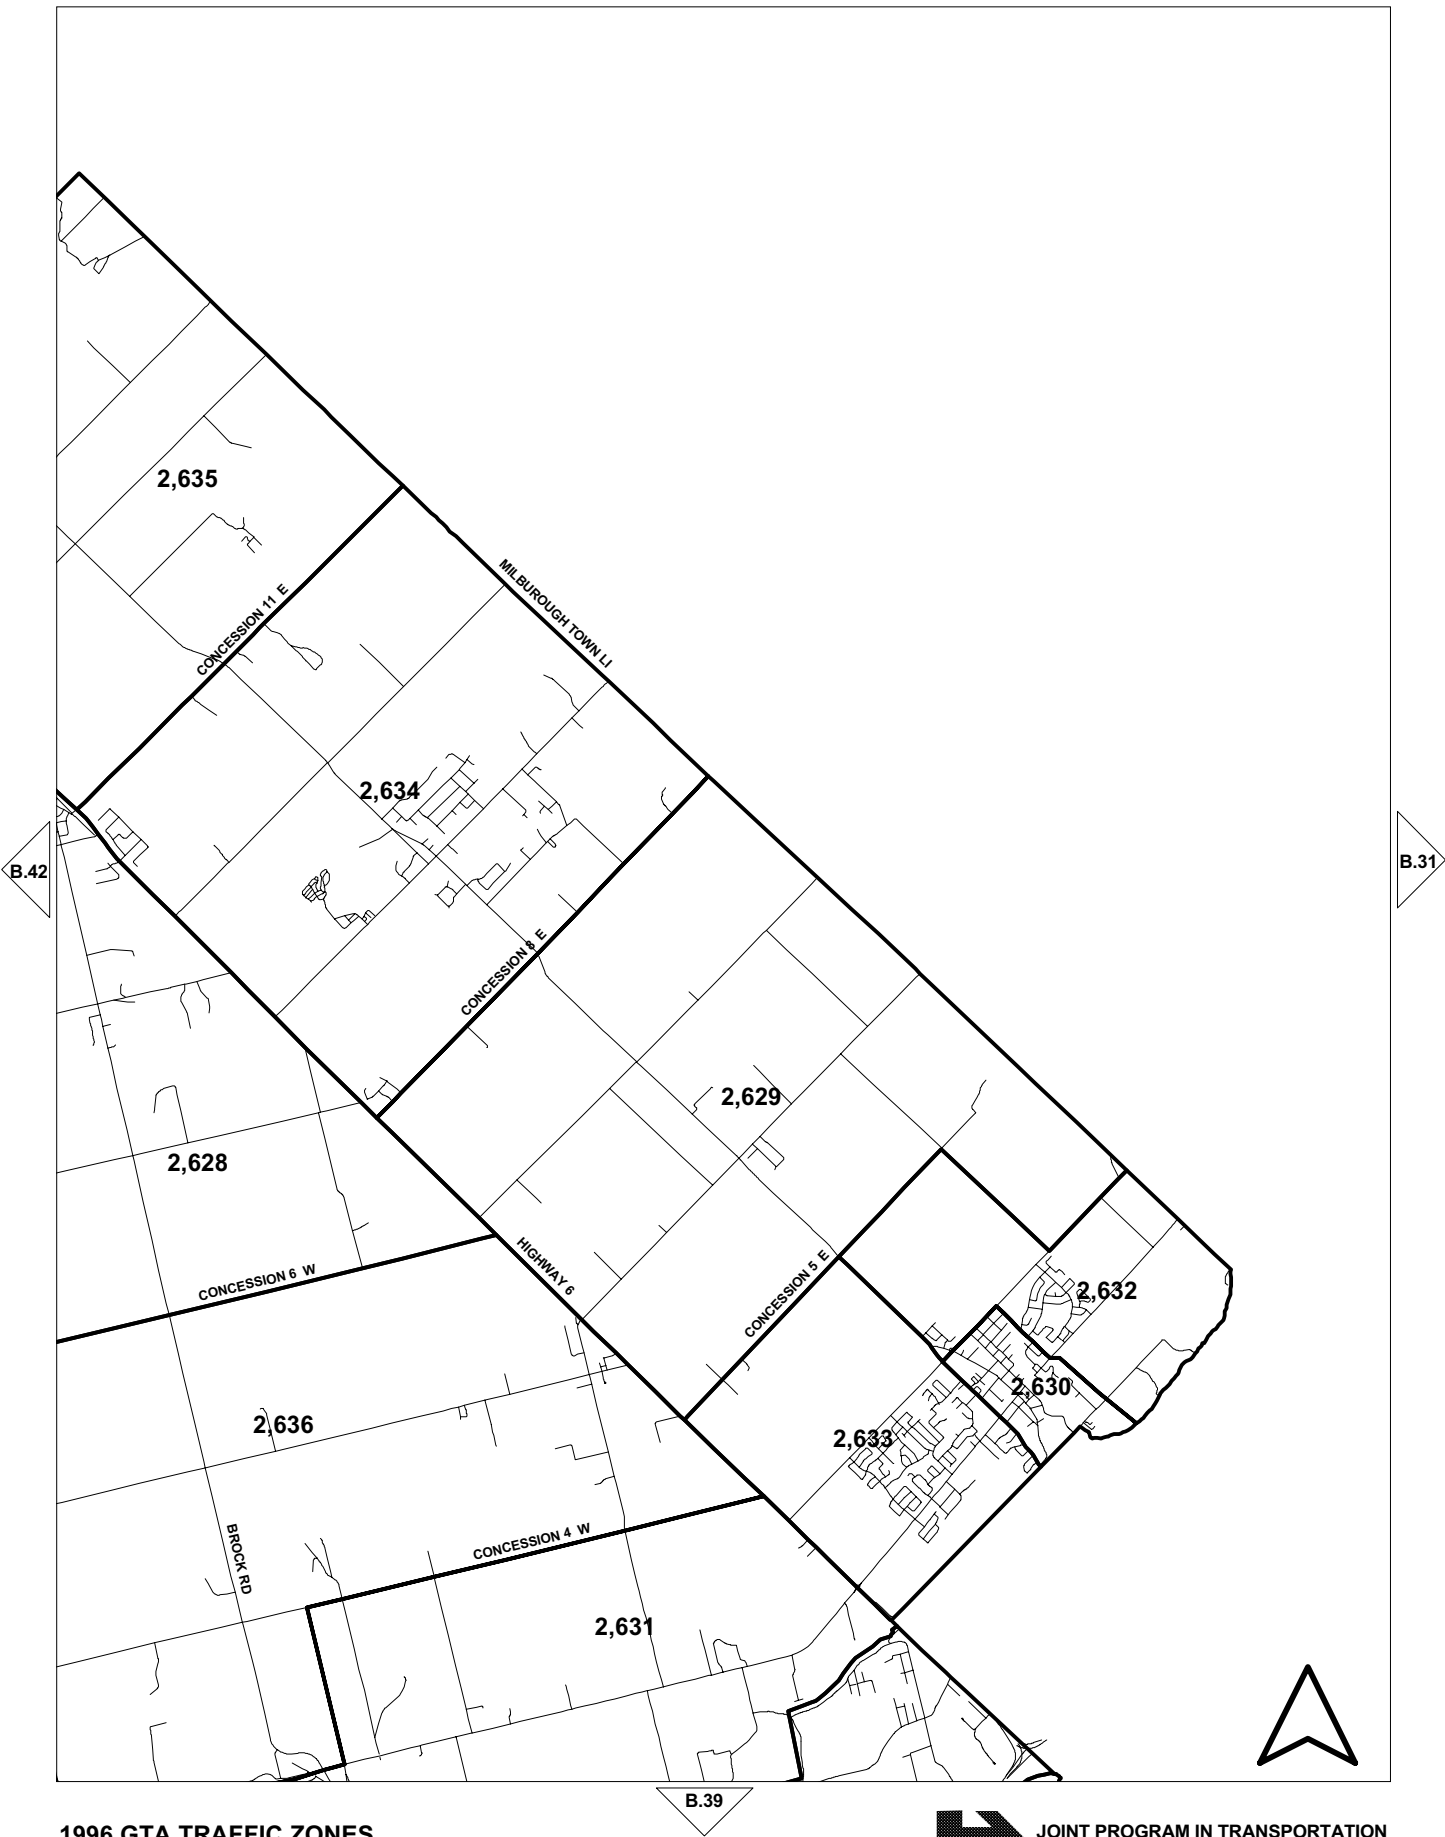

**HAMILTON-WENTWORTH
REGION**

B.43

B.38

B.40

B.36

**1996 GTA TRAFFIC ZONES
HAMILTON-WENTWORTH REGION**

B.31

1996 GTA TRAFFIC ZONES
 HAMILTON-WENTWORTH REGION

B.37

B.40

B.38

1996 GTA TRAFFIC ZONES
HAMILTON-WENTWORTH REGION