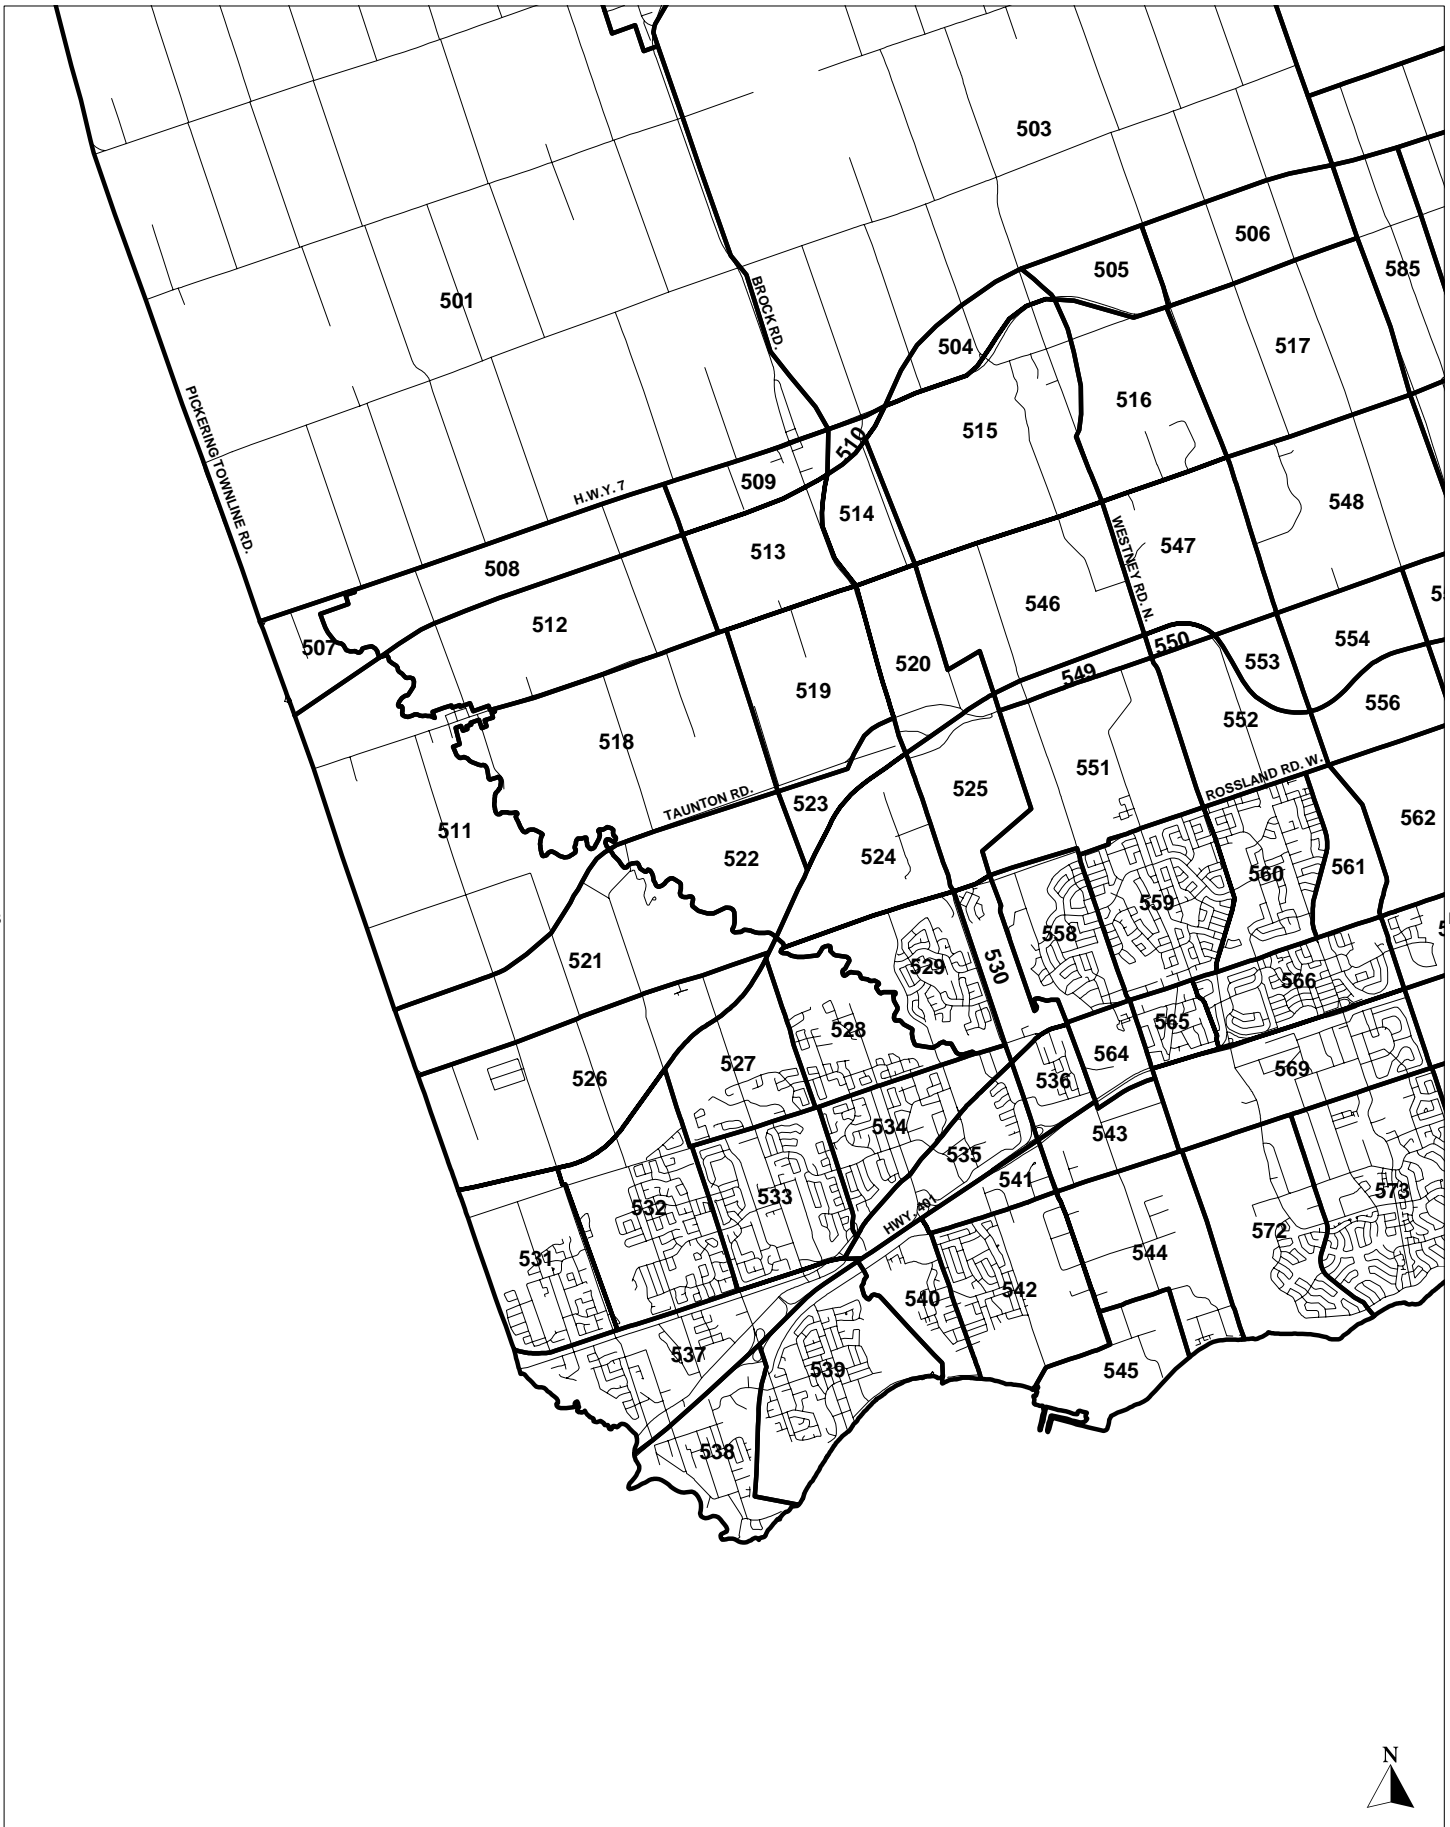

Durham Region

B.18

B.17

B.19

B.20

B.15

B.16

B.14

**2001 TRAFFIC ZONES
DURHAM RREGION**

**2001 TRAFFIC ZONES
DURHAM REGION**

◀B.15

B.20▶

2001 TRAFFIC ZONES
DURHAM REGION

2001 TRAFFIC ZONES
DURHAM REGION

2001 TRAFFIC ZONES
DURHAM REGION

2001 TRAFFIC ZONES
DURHAM REGION

2001 TRAFFIC ZONES
DURHAM REGION