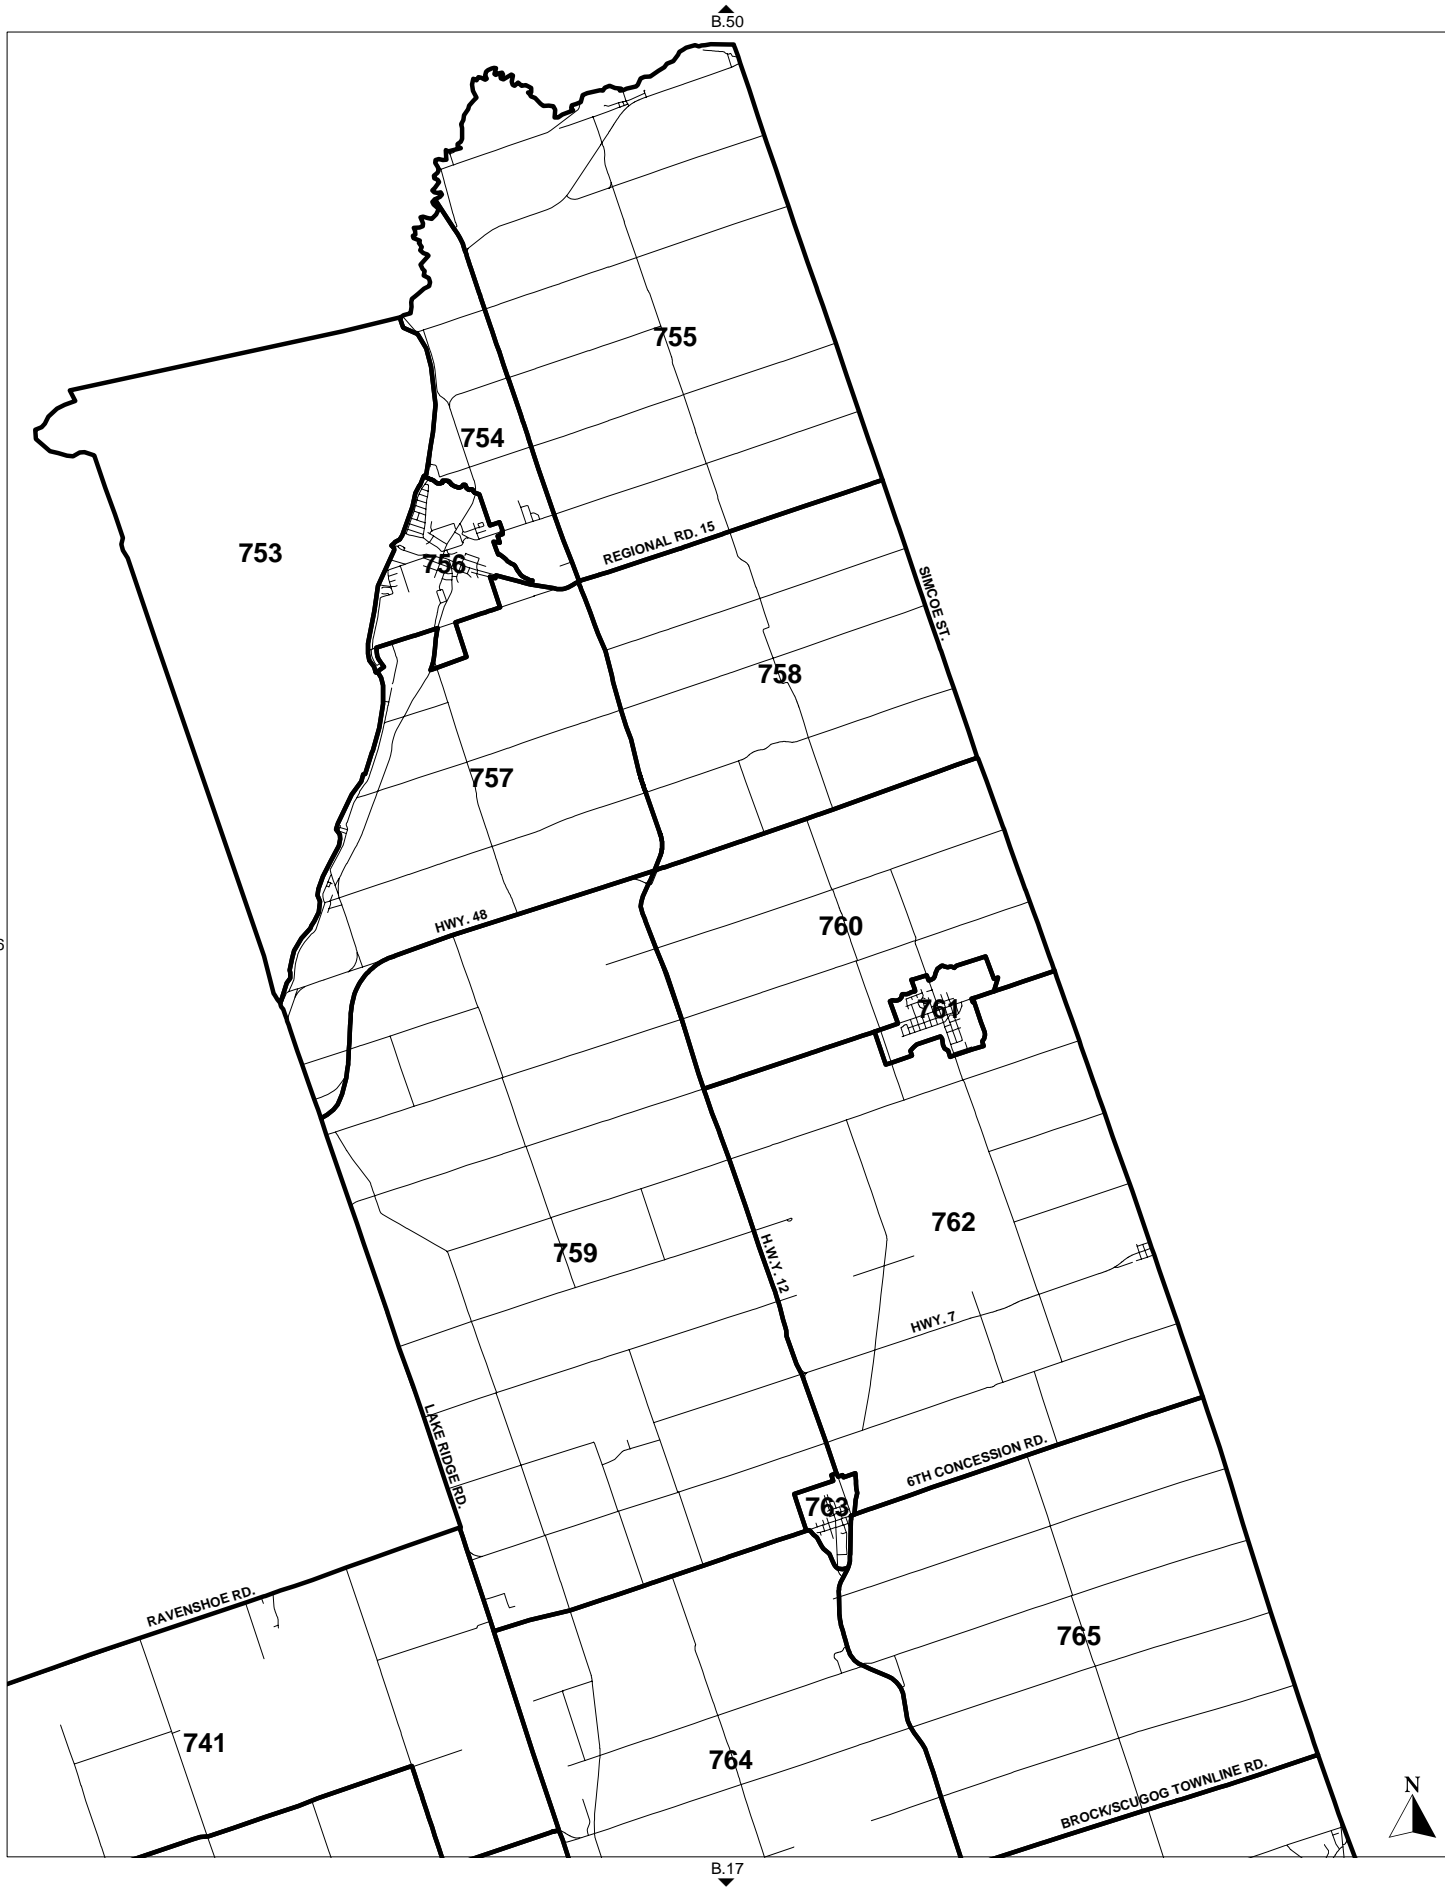

Durham Region

B.18

B.17

B.19

B.20

B.15

B.16

B.14

**2001 TRAFFIC ZONES
DURHAM RREGION**

**2001 TRAFFIC ZONES
DURHAM REGION**

◀B.15

B.20▶

2001 TRAFFIC ZONES
DURHAM REGION

2001 TRAFFIC ZONES
DURHAM REGION

2001 TRAFFIC ZONES
DURHAM REGION

2001 TRAFFIC ZONES
DURHAM REGION

2001 TRAFFIC ZONES
DURHAM REGION