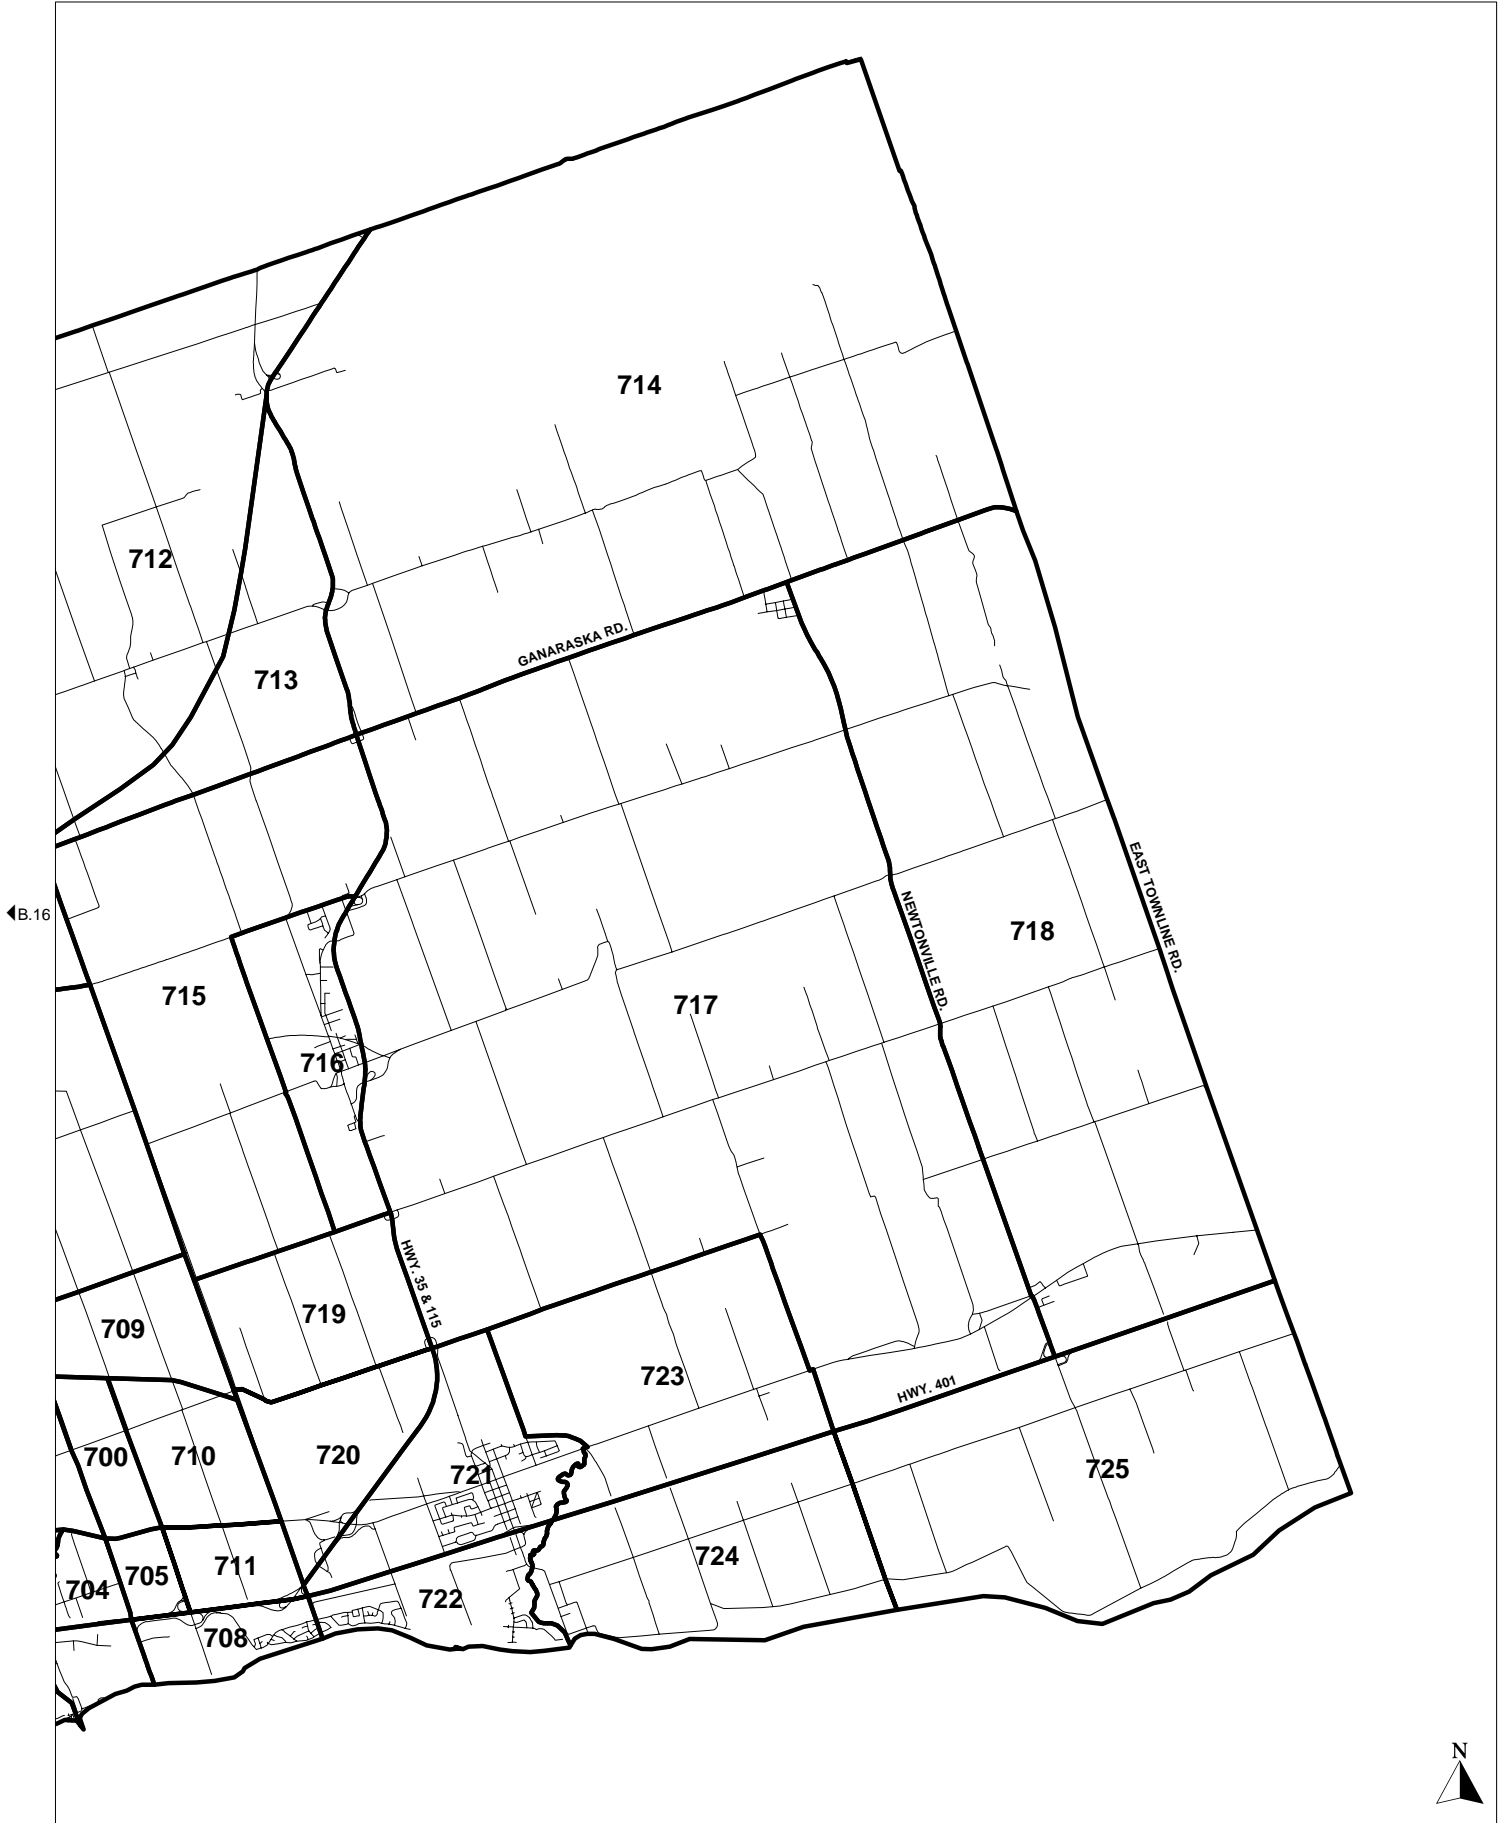

Durham Region

B.18

B.17

B.19

B.20

B.15

B.16

B.14

**2001 TRAFFIC ZONES
DURHAM RREGION**

**2001 TRAFFIC ZONES
DURHAM REGION**

◀B.15

B.20▶

2001 TRAFFIC ZONES
DURHAM REGION

2001 TRAFFIC ZONES
DURHAM REGION

2001 TRAFFIC ZONES
DURHAM REGION

2001 TRAFFIC ZONES
DURHAM REGION

2001 TRAFFIC ZONES
DURHAM REGION