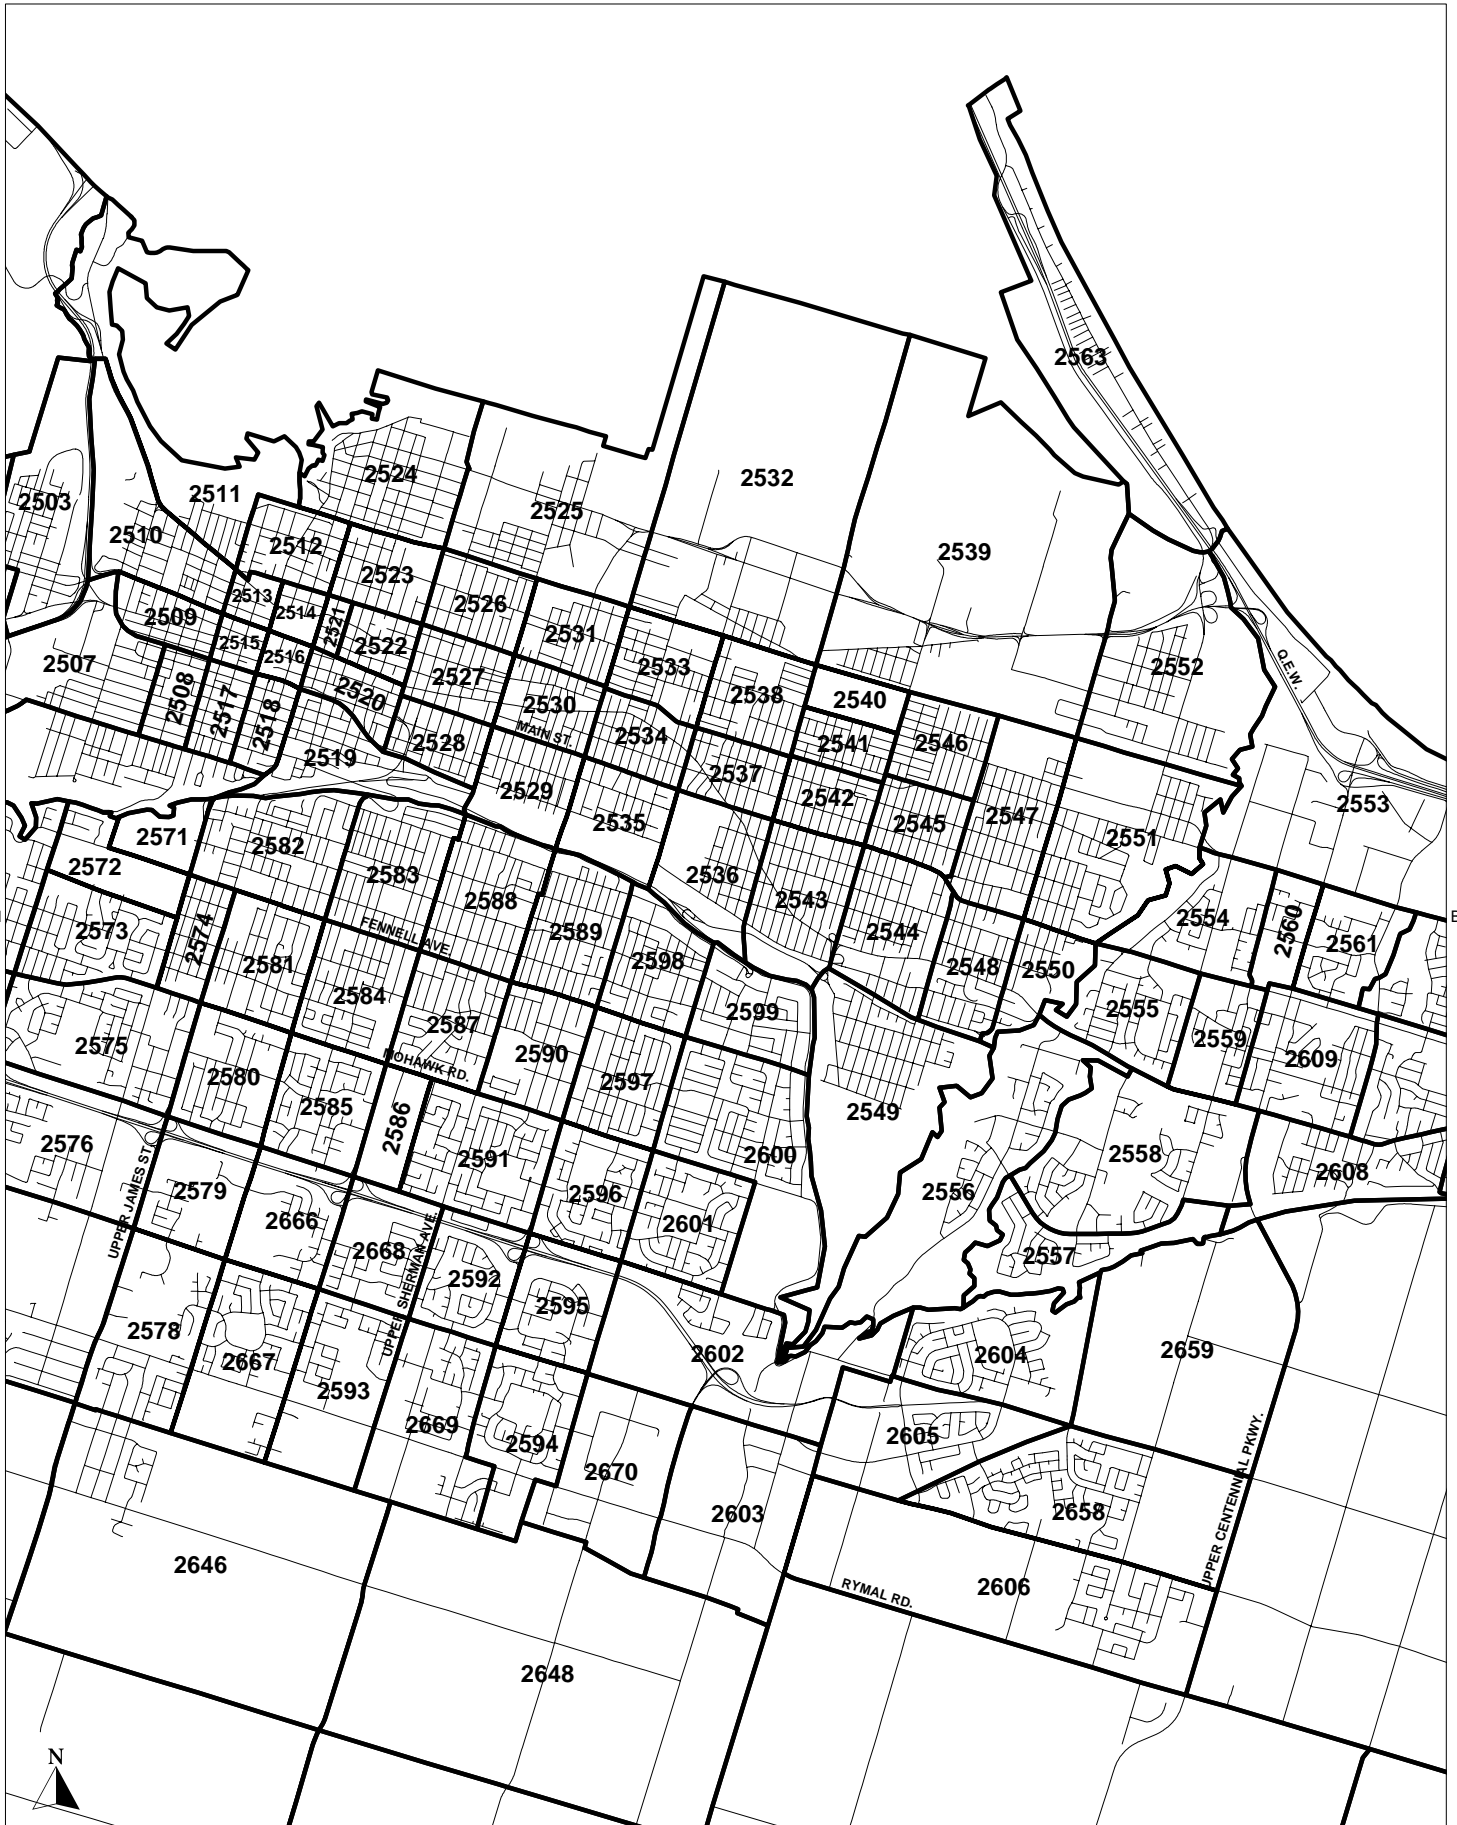

2001 TRAFFIC ZONES  
CITY OF HAMILTON

B.38

B.39

B.40

B.41

2001 TRAFFIC ZONES  
CITY OF HAMILTON

2001 TRAFFIC ZONES  
CITY OF HAMILTON

B.40

B.42

**2001 TRAFFIC ZONES  
CITY OF HAMILTON**

2001 TRAFFIC ZONES  
CITY OF HAMILTON

B.42

B.46

B.39

B.43

2001 TRAFFIC ZONES  
CITY OF HAMILTON

2001 TRAFFIC ZONES  
CITY OF HAMILTON