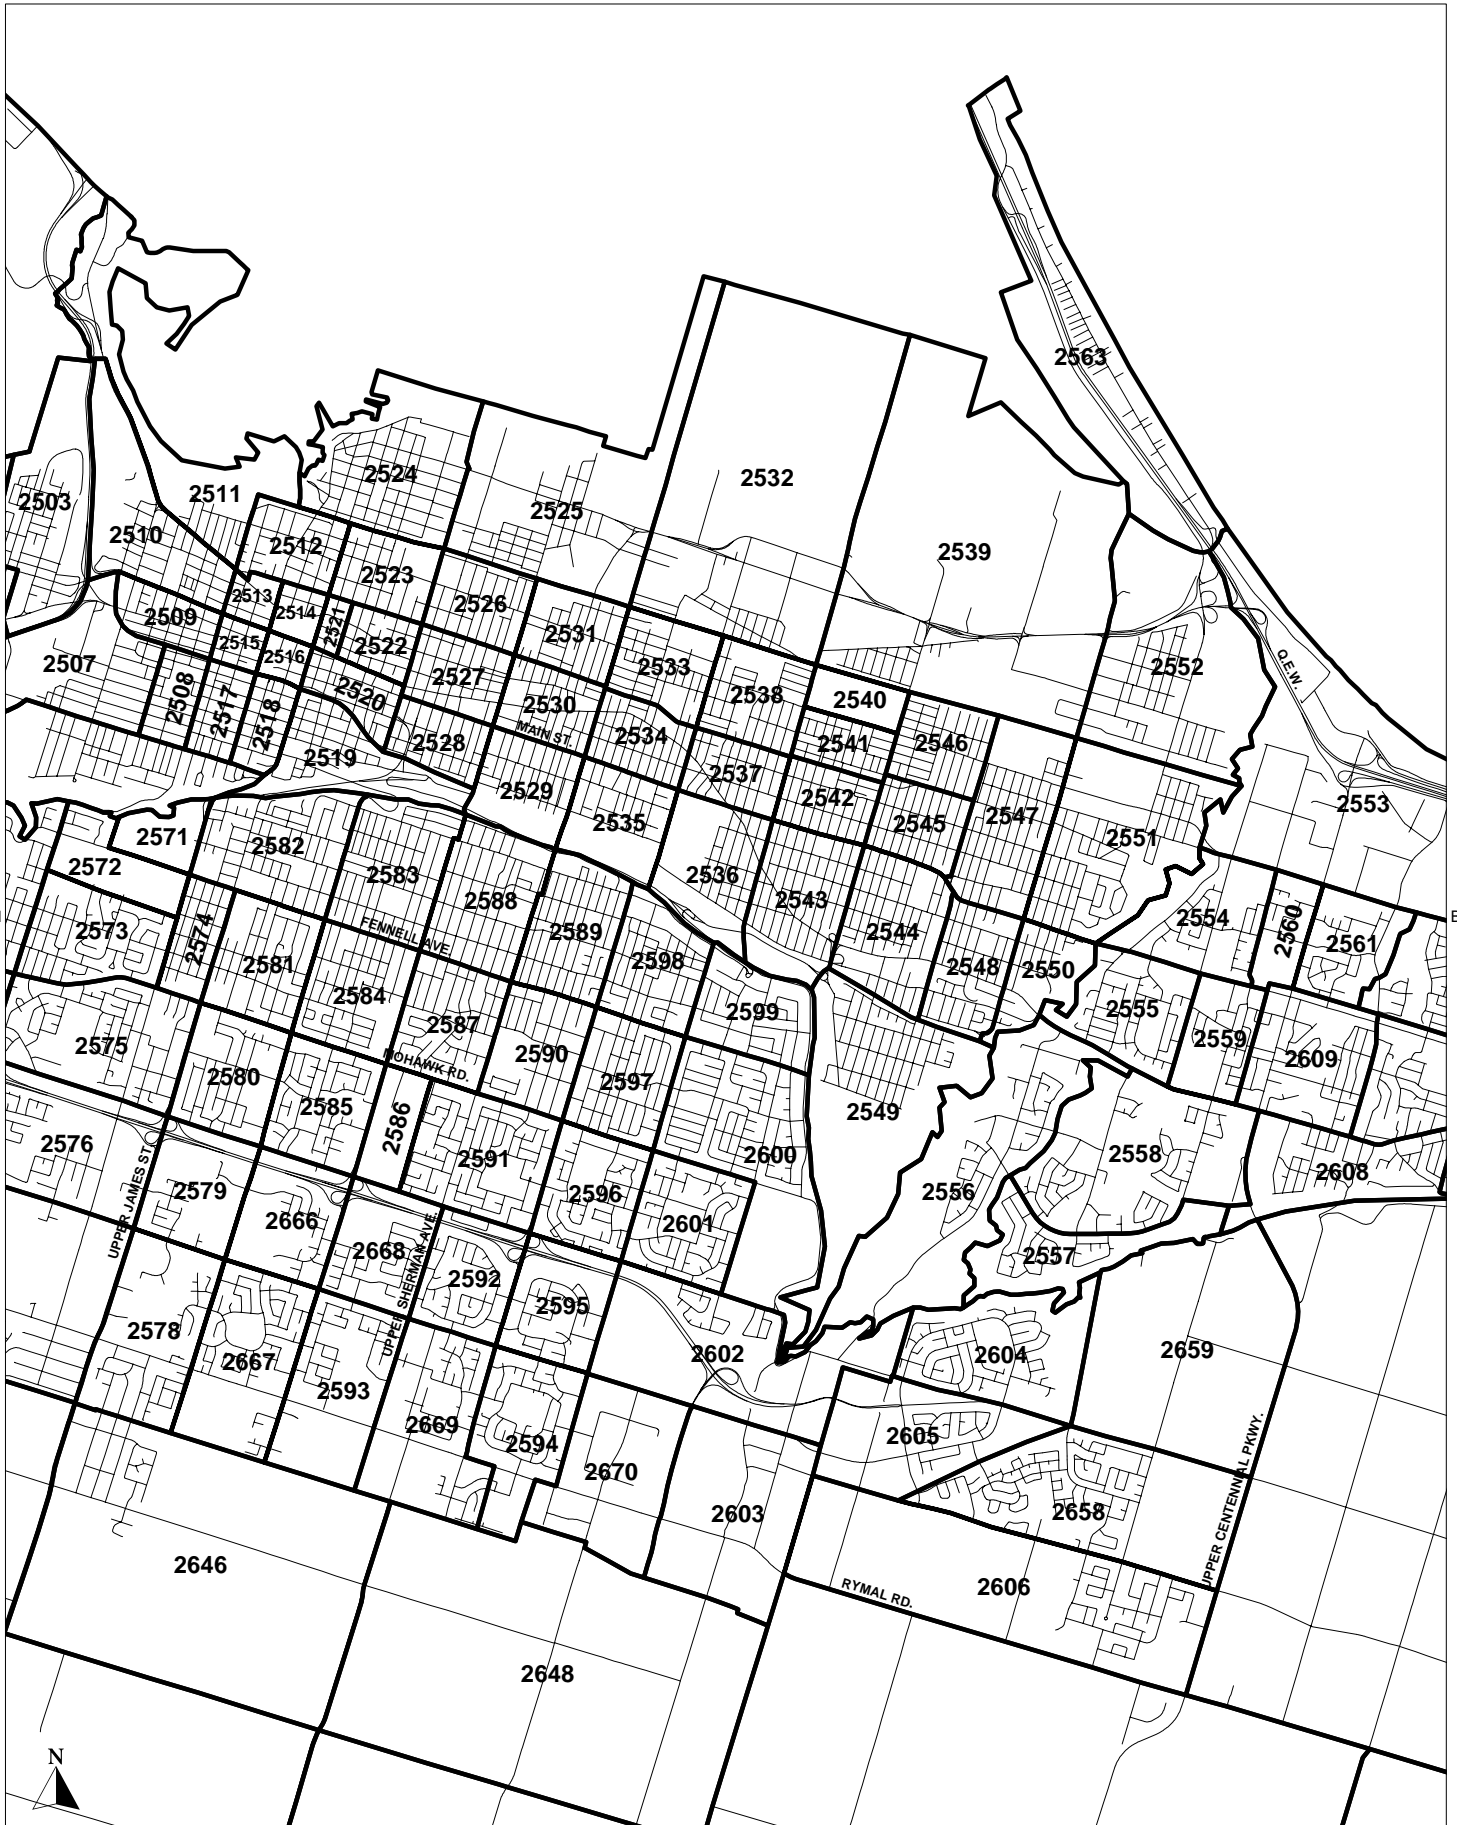

2001 TRAFFIC ZONES
CITY OF HAMILTON

B.41

B.40

B.39

B.38

2001 TRAFFIC ZONES
CITY OF HAMILTON

2001 TRAFFIC ZONES
CITY OF HAMILTON

B.40

B.42

**2001 TRAFFIC ZONES
CITY OF HAMILTON**

2001 TRAFFIC ZONES
CITY OF HAMILTON

B.42

B.46

B.39

B.43

2001 TRAFFIC ZONES
CITY OF HAMILTON

2001 TRAFFIC ZONES
CITY OF HAMILTON