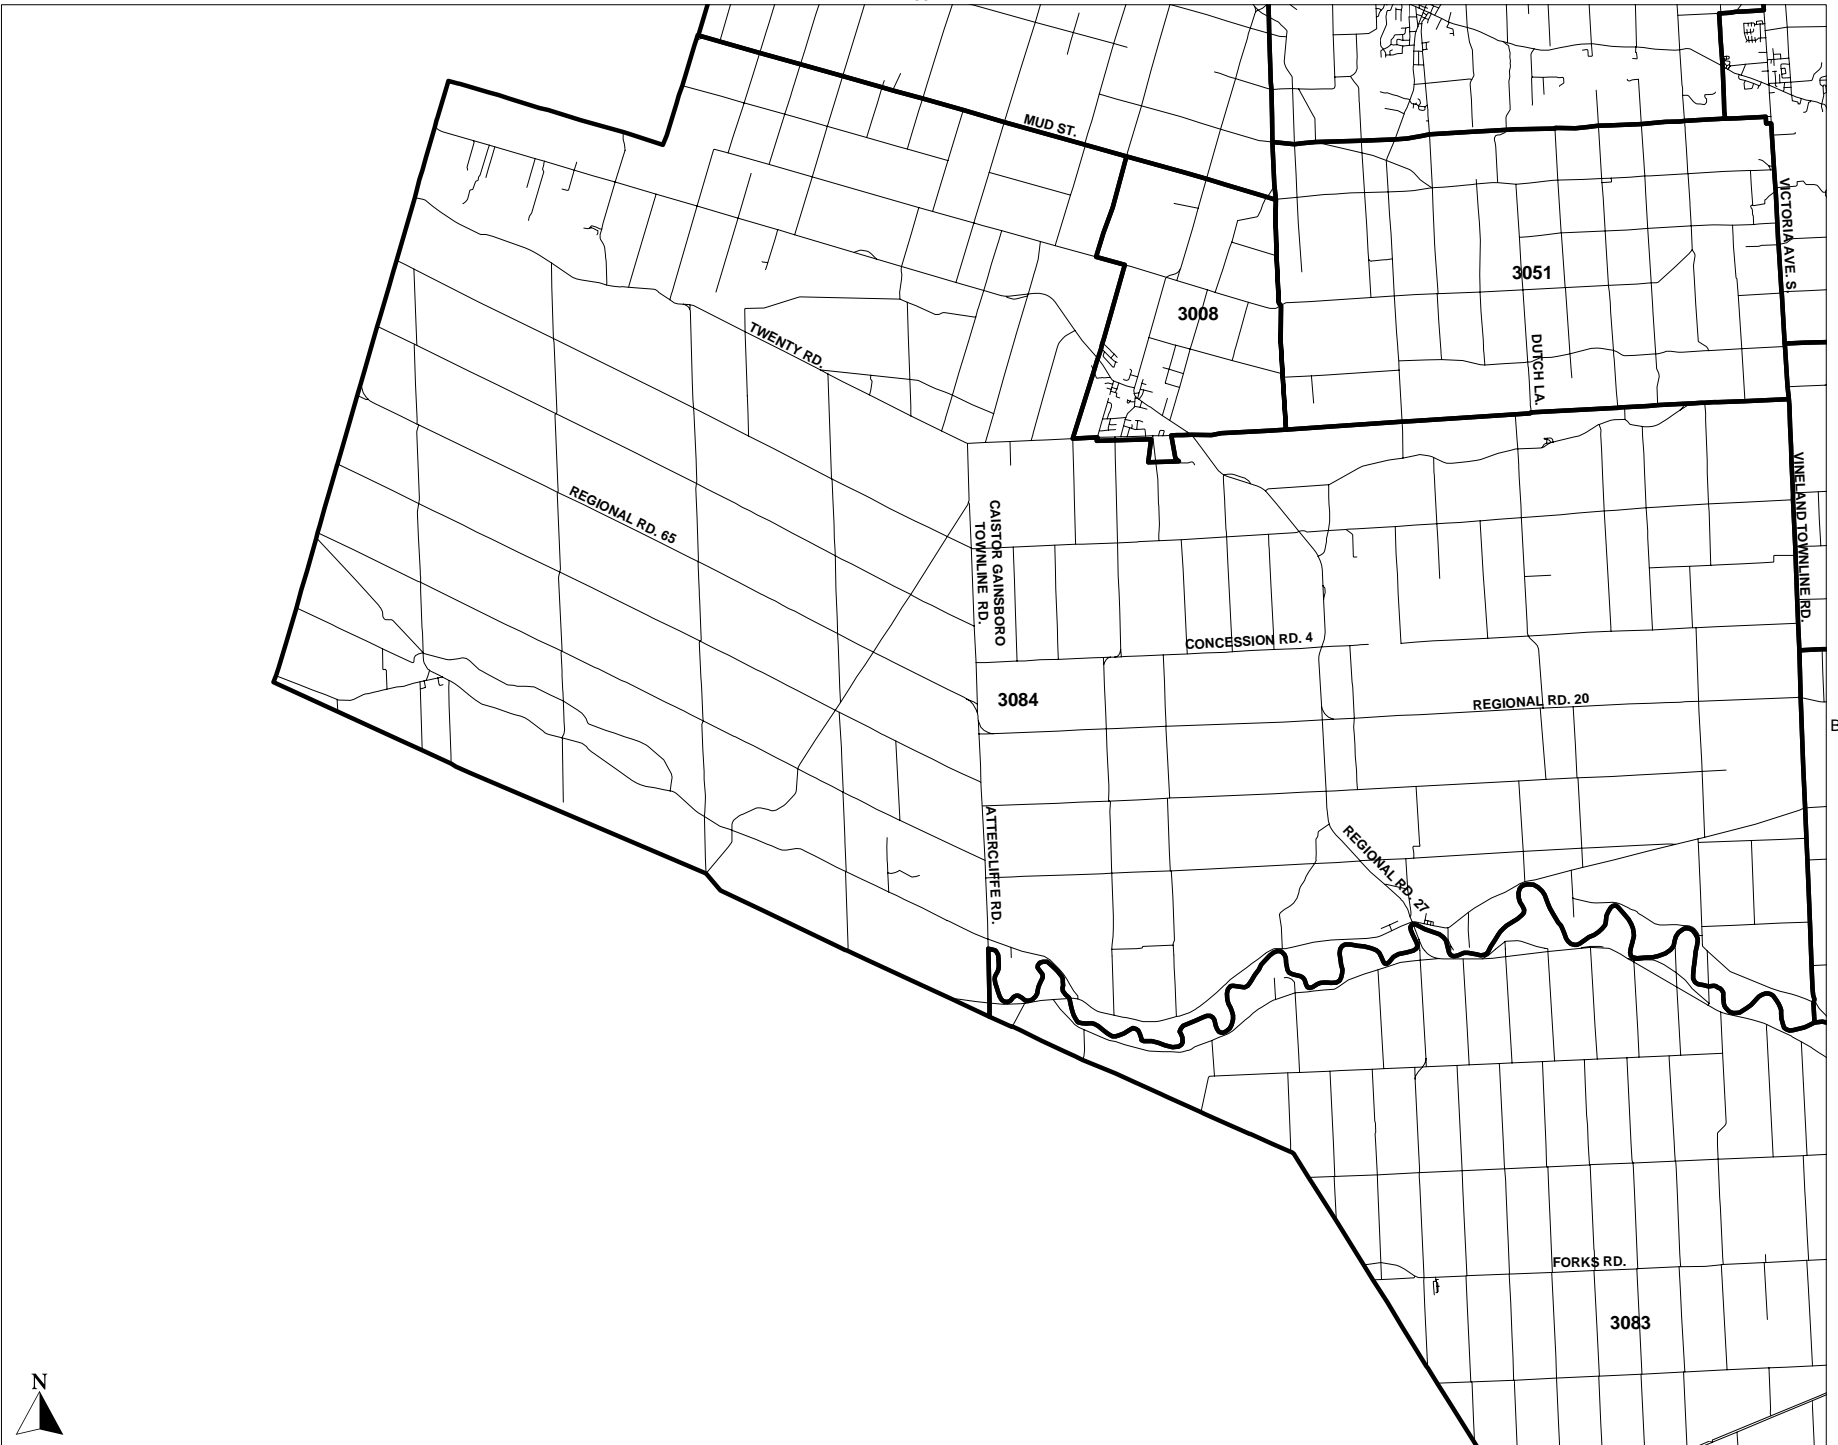

Niagara Region

2001 TRAFFIC ZONES  
NIAGARA REGION

◀B.53

◀B.57

▶B.58

▶B.55

▶B.54

B.54

B.56

B.59

2001 TRAFFIC ZONES  
NIAGARA REGION

2001 TRAFFIC ZONES  
NIAGARA REGION

2001 TRAFFIC ZONES  
NIAGARA REGION

◀ B.39

B.53

B.54 ▶

▶ B.58

B.57

B.57

B.60

**2001 TRAFFIC ZONES  
NIAGARA REGION**

2001 TRAFFIC ZONES  
NIAGARA REGION

2001 TRAFFIC ZONES  
NIAGARA REGION