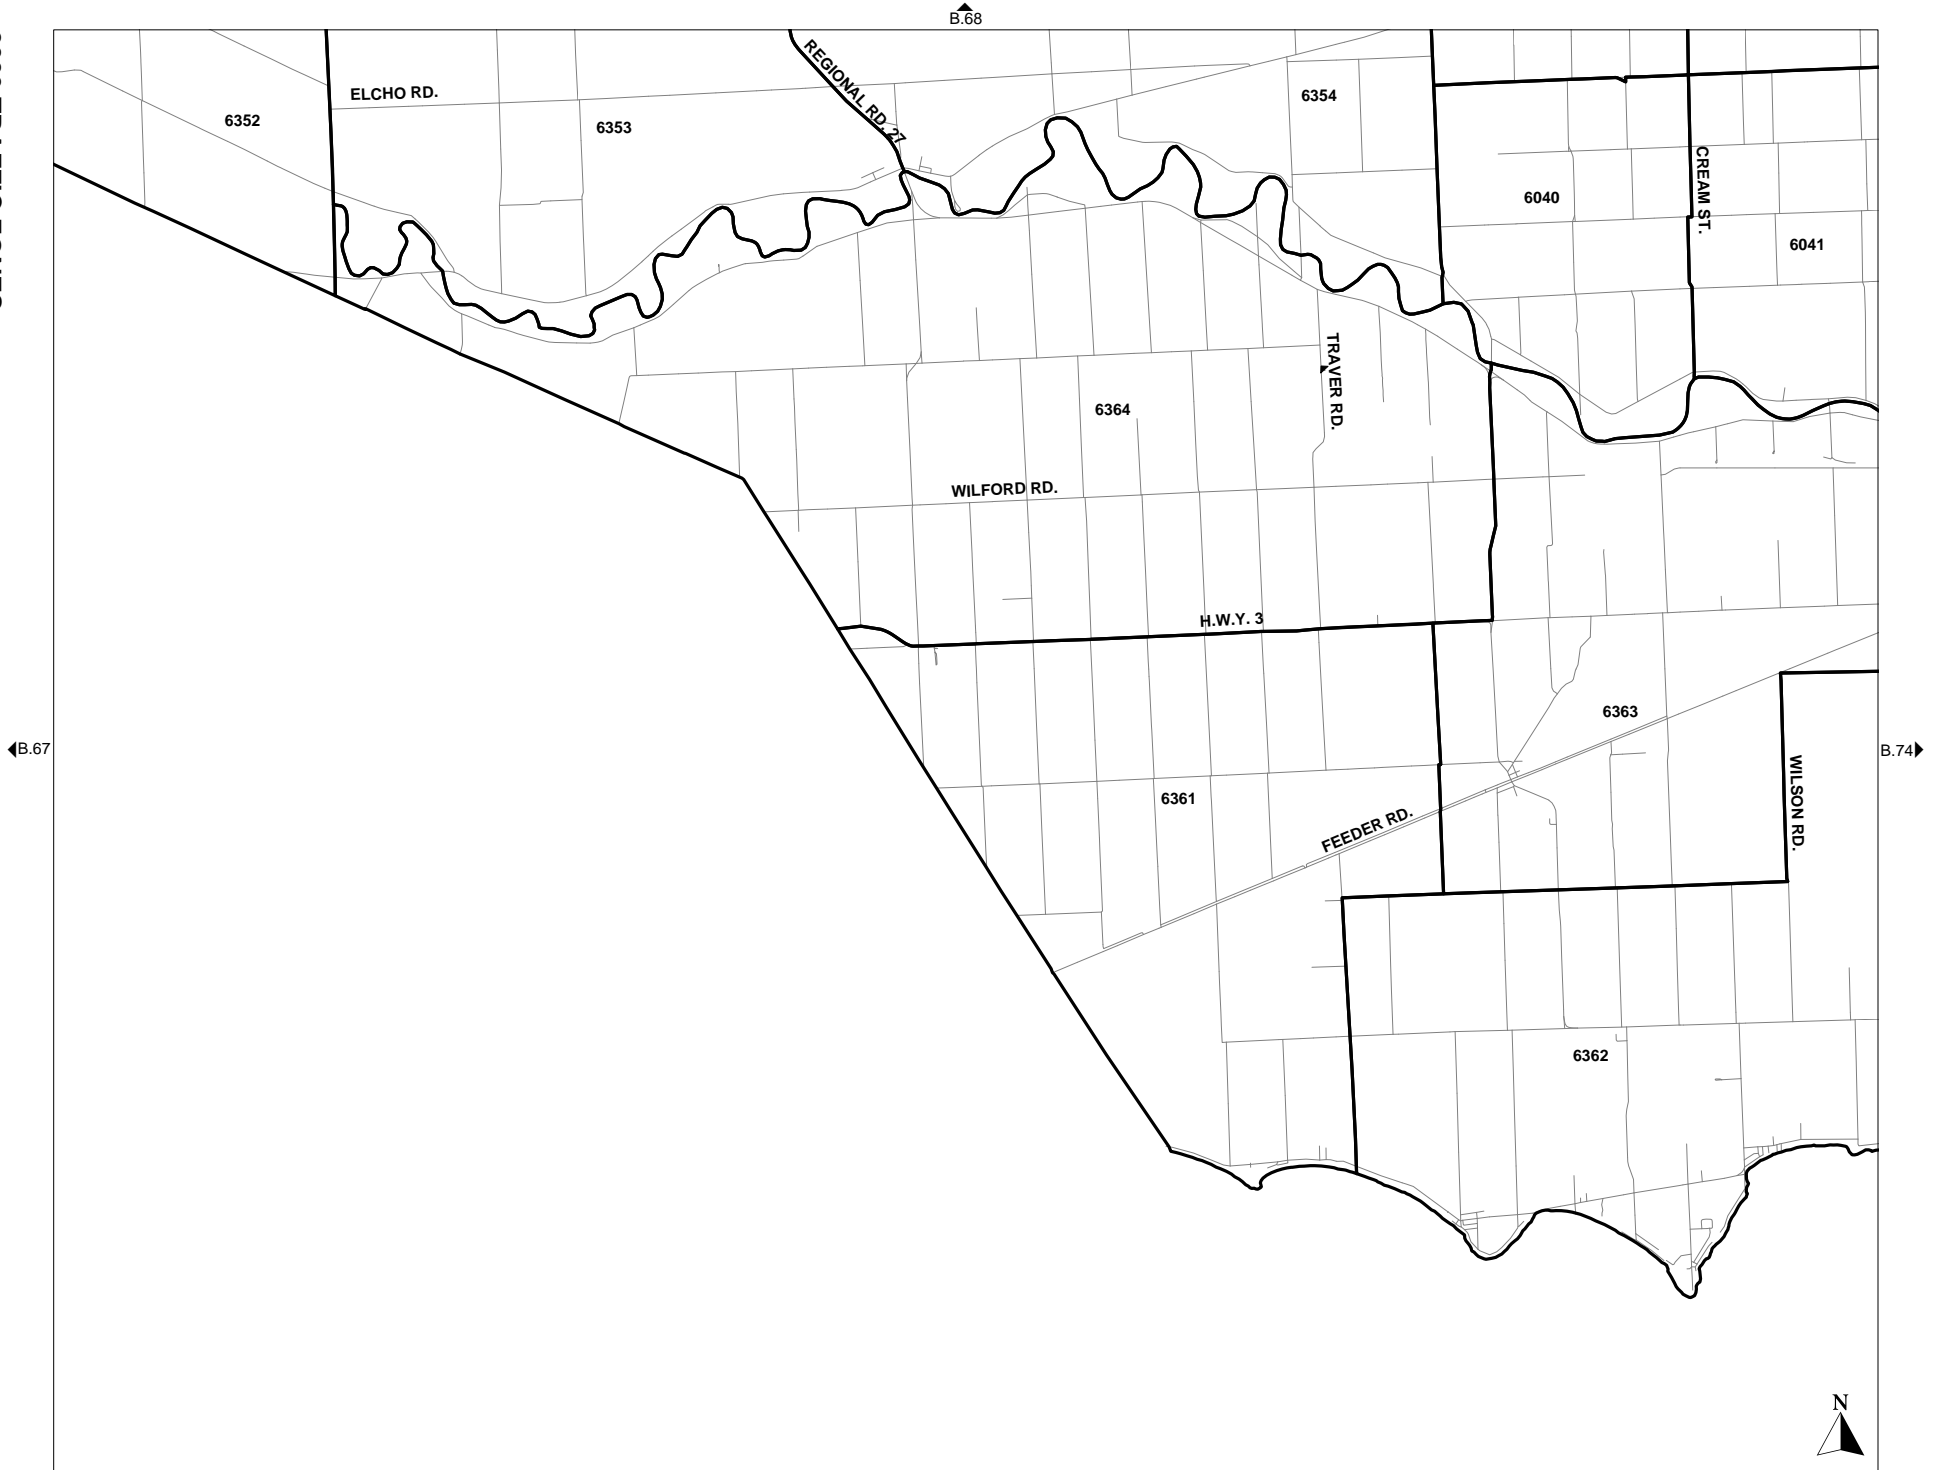

2006 TRAFFIC ZONES  
NIAGARA REGION

**2006 TRAFFIC ZONES  
NIAGARA REGION**

2006 TRAFFIC ZONES  
NIAGARA REGION

2006 TRAFFIC ZONES  
NIAGARA REGION

2006 TRAFFIC ZONES  
NIAGARA REGION

2006 TRAFFIC ZONES  
NIAGARA REGION

2006 TRAFFIC ZONES  
NIAGARA REGION

B.73

B.74

B.67

B.68

**2006 TRAFFIC ZONES  
NIAGARA REGION**

2006 TRAFFIC ZONES  
NIAGARA REGION