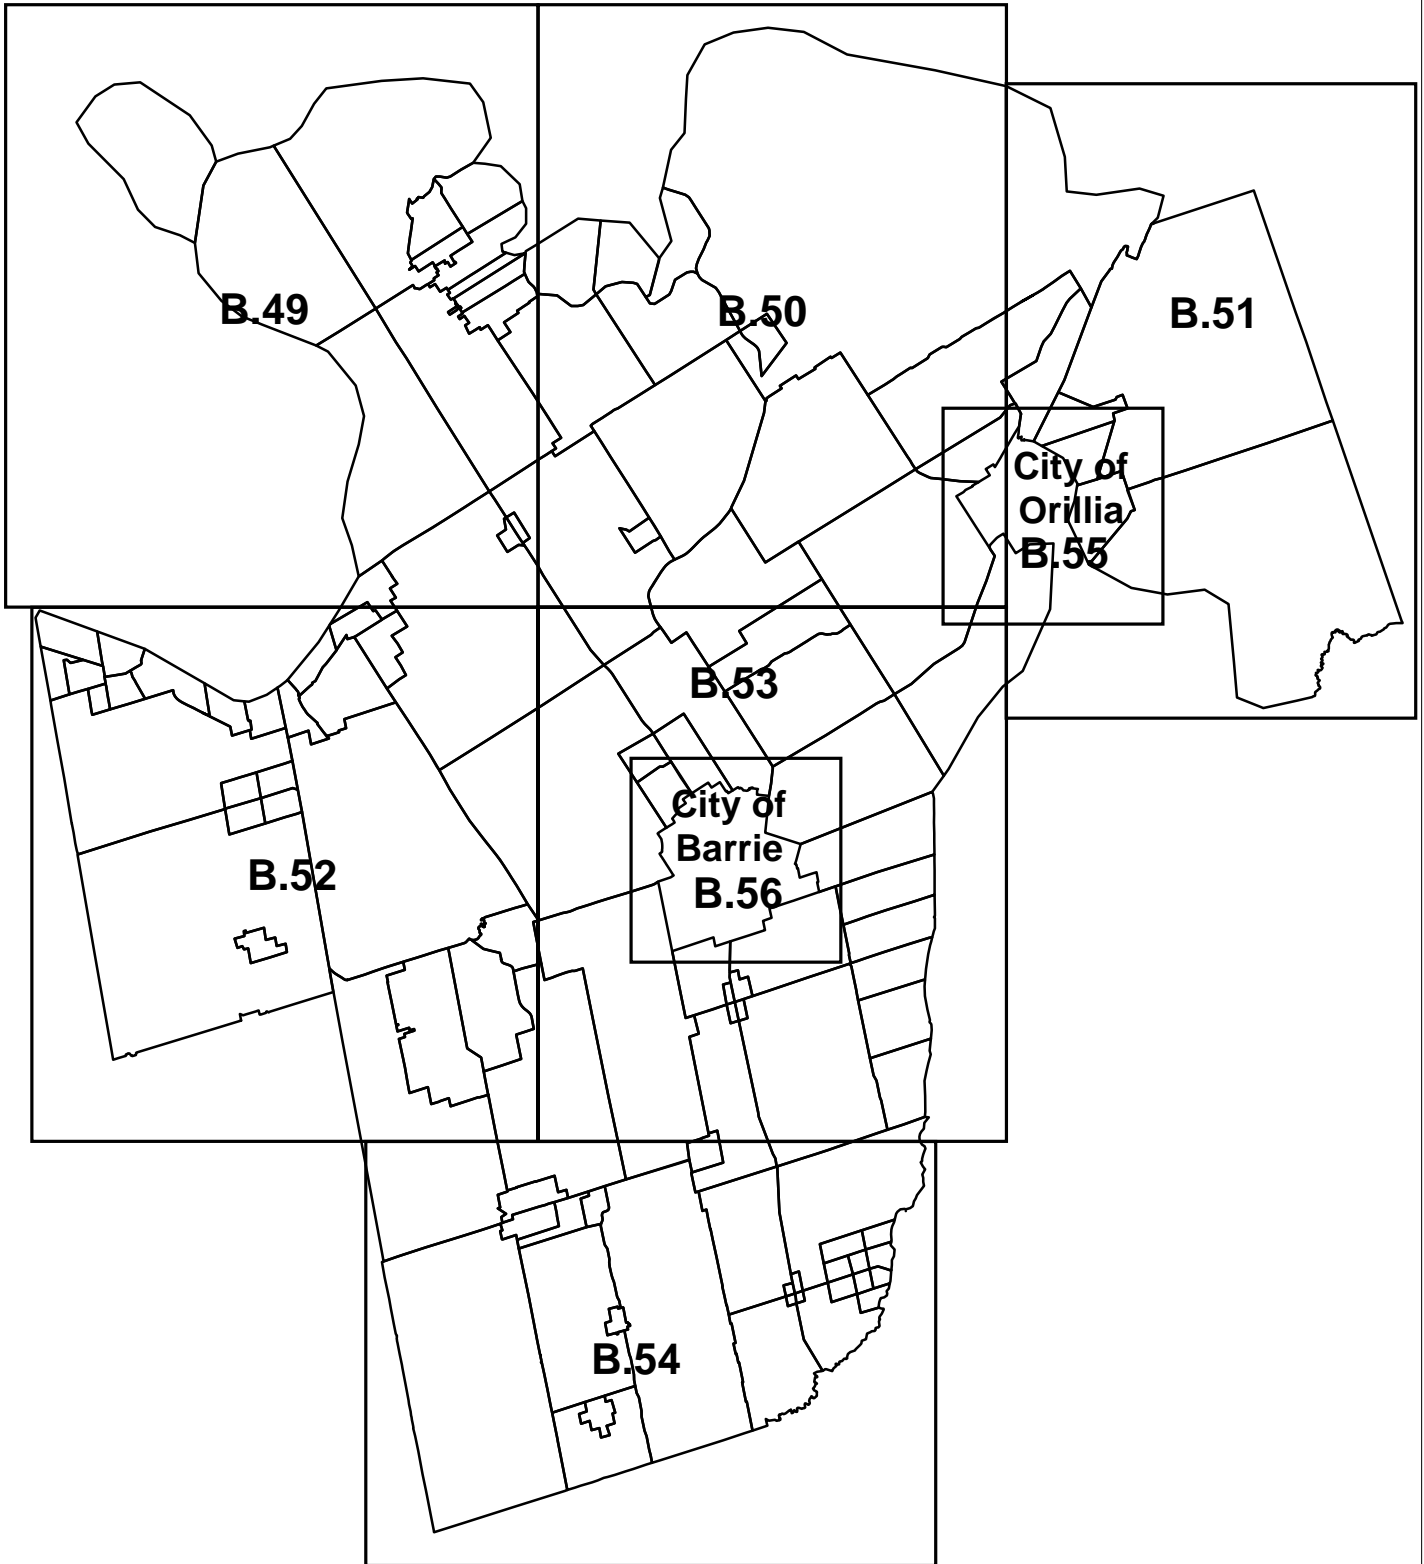

City of Toronto

**2006 TRAFFIC ZONES
DURHAM REGION**

York Region

2006 TRAFFIC ZONES
PEEL REGION

**2006 TRAFFIC ZONES
HALTON REGION**

Simcoe County

Waterloo Region

2006 TRAFFIC ZONES
CITY OF TORONTO

2006 TRAFFIC ZONES
CITY OF TORONTO

◀B.31

B.12

B.10 ▶

B.11

2006 TRAFFIC ZONES
CITY OF TORONTO

B.20

B.29

B.18

2006 TRAFFIC ZONES
DURHAM REGION

2006 TRAFFIC ZONES
YORK REGION

B.20

B.22

**2006 TRAFFIC ZONES
YORK REGION**

◀B.21

B.15▶

**2006 TRAFFIC ZONES
YORK REGION**

**2006 TRAFFIC ZONES
YORK REGION**

2006 TRAFFIC ZONES
YORK REGION

**2006 TRAFFIC ZONES
PEEL REGION**

2006 TRAFFIC ZONES
PEEL REGION

**2006 TRAFFIC ZONES
PEEL REGION**

**2006 TRAFFIC ZONES
PEEL REGION**