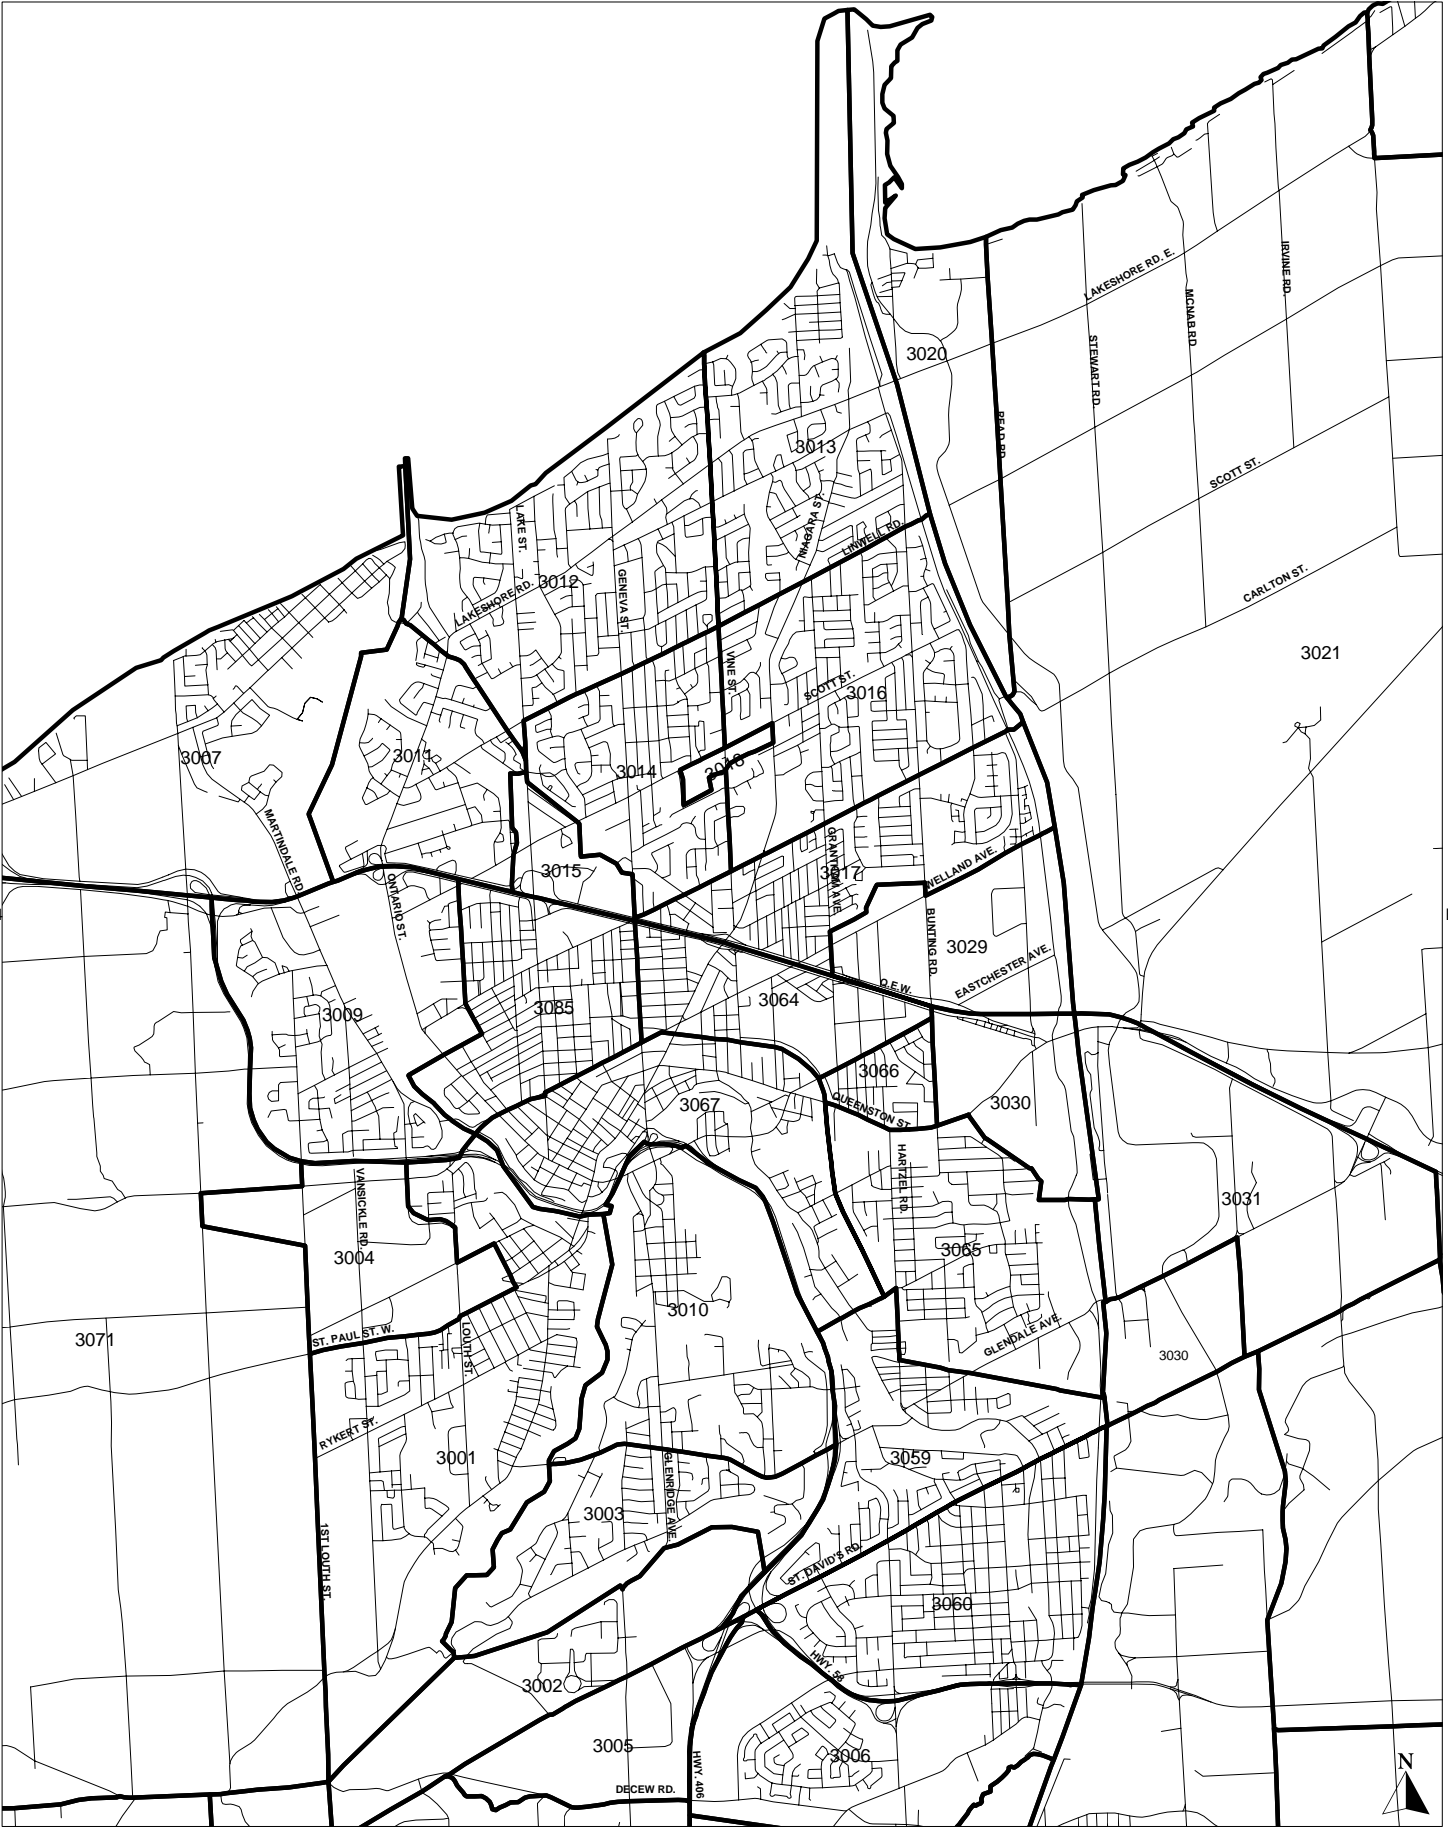

Niagara Region

2001 TRAFFIC ZONES
NIAGARA REGION

◀B.53

◀B.57

▶B.58

▶B.55

▶B.54

2001 TRAFFIC ZONES
NIAGARA REGION

2001 TRAFFIC ZONES
NIAGARA REGION

2001 TRAFFIC ZONES
NIAGARA REGION

◀ B.39

B.53

B.58

B.54

B.57

B.57

B.60

B.55

B.59

B.54

B.61

B.60

B.62

**2001 TRAFFIC ZONES
NIAGARA REGION**

2001 TRAFFIC ZONES
NIAGARA REGION

2001 TRAFFIC ZONES
NIAGARA REGION